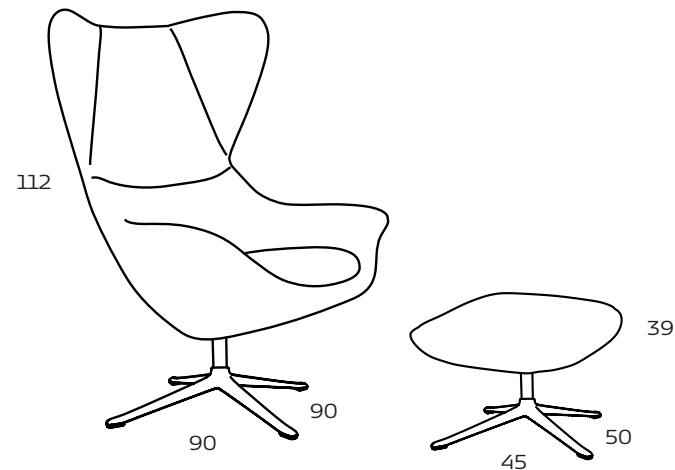

FLEXLUX

Embrace your Space

Stilo

Retail price list

Specifications of Stilo

Stilo is a new classic comfortable design chair. The chair has pleasant arm pads, good lumbar support, built-in neckrest and good proportions which gives it a great comfort. Unique and characteristic design makes Stilo a truly daily living icon.

Design elements

2 Combinations

Available in fabric and leather

How to design

1. Choose design 100 3500
2. Choose fabric or leather
3. Choose legs

Legs

● Black 060 ● Aluminium 065

Dimensions

Design Chair

Shown combination: 3500

Footrest

Shown combination: 3550

Design Chair

Shown combination: 3500

Footrest

Shown combination: 3550