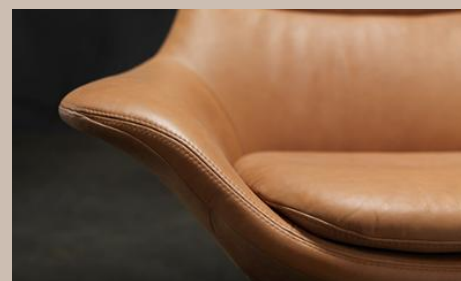

FLEXLUX

Embrace your Space

Stilo

Retail price list

Specifications of Stilo

Stilo is a new classic comfortable design chair. The chair has pleasant arm pads, good lumbar support, built-in neckrest and good proportions which gives it a great comfort. Unique and characteristic design makes Stilo a truly daily living icon.

Design elements

2 Combinations

Available in fabric and leather

How to design

1. Choose design 100 3500
2. Choose fabric or leather
3. Choose legs

Legs

● Black 060 ● Aluminium 065

Dimensions

Design Chair

Shown combination: 3500

Footrest

Shown combination: 3550

Design Chair

Shown combination: 3500

Footrest

Shown combination: 3550