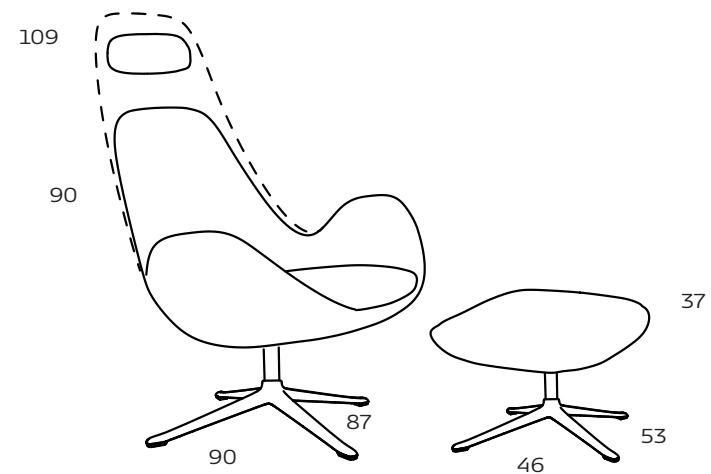

FLEXLUX

Embrace your Space

Ghost High

Retail price list

Specifications of Ghost

The Ghost armchair has a light, organic appearance. In combination with the shapes of the chair and the metal swivel base, we designed an icon with an exclusive look. You find this elegant model both in a high and a low back version. Both have each their expression and make daily living a bit more exclusive.

Design elements

4 Combinations
Available in fabric and leather

How to design

1. Choose design: Ghost Low: 100 1300 or Ghost High: 100 1310
2. Choose fabric or leather
3. Choose legs

Legs

● Black 060 ● Polished Alu 065

Dimensions

Design Chair

Shown combination: 1310

Specifications

Size (WxDxH) cm	87,5 x 118,5 x 80
Number of collis	1
CBM collis	0.7
Weight of collis	

Footrest

Shown combination: 1350

Specifications

Size (WxDxH) cm	
Number of collis	0
CBM collis	0
Weight of collis	

Design Chair

Shown combination: 1310

Specifications

Size (WxDxH) cm	87,5 x 118,5 x 80
Number of collis	1
CBM collis	0.7
Weight of collis	