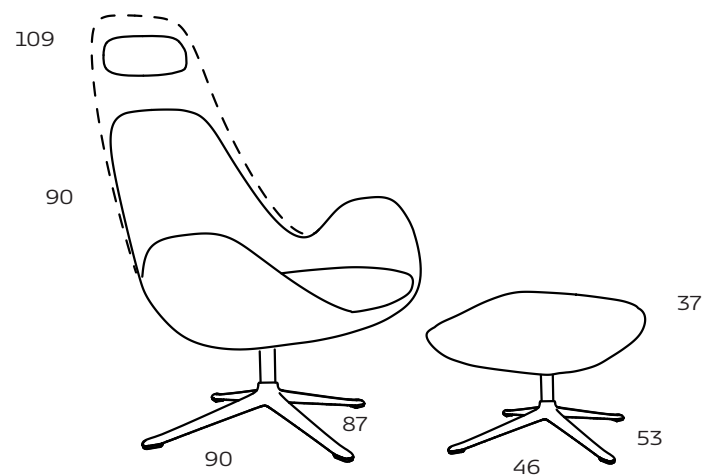

FLEXLUX

Embrace your Space

Ghost Low

Retail price list

Specifications of Ghost

The Ghost armchair has a light, organic appearance. In combination with the shapes of the chair and the metal swivel base, we designed an icon with an exclusive look. You find this elegant model both in a high and a low back version. Both have each their expression and make daily living a bit more exclusive.

Design elements

4 Combinations

Available in fabric and leather

How to design

1. Choose design: Ghost Low: 100 1300 or Ghost High: 100 1310
2. Choose fabric or leather
3. Choose legs

Legs

● Black 060 ● Polished Alu 065

Dimensions

Design Chair

Shown combination: 1300

Specifications

Size (WxDxH) cm	88 x 89 x 80
Number of collis	1
CBM collis	0.53
Weight of collis	

Footrest

Shown combination: 1350

Specifications

Size (WxDxH) cm	
Number of collis	0
CBM collis	0
Weight of collis	

Design Chair

Shown combination: 1300

Specifications

Size (WxDxH) cm	88 x 89 x 80
Number of collis	1
CBM collis	0.53
Weight of collis	

Footrest