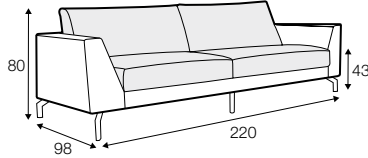

## SPECIAL

modular system

Drawings shown height with leg no. 119 H-15.

armchair

armchair wide

footstool 90x70

footstool 100x90

2 seater

3 seater

3XL seater

3XL seater divided

set 1 right / or left

2 seater left / or right + chaiselongue right / or left

set 2 right / or left

3 seater left / or right + chaiselongue long right / or left

set 5 right / or left

2 seater left / or right + corner 90° + 2 seater right / or left

set 6 right / or left

3 seater left / or right + corner 90° + 3 seater right / or left

set 9 right / or left  
2 seater left / or right + corner 90° + 3 seater right / or left