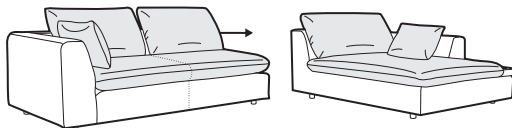

3 seater

set 1 right / or left

3 seater left / or right + chaiselongue right / or left with tray 55x19x6

set 2 right / or left

footstool 108x106 with tray 103x19x9 + 3 seater without armrests
+ chaiselongue without armrests

set 3 right / or left

chaiselongue left / or right with tray 55x19x6
+ 3 seater without armrests + footstool 108x86

modular system

elements of modular system

3 seater left / or right

3 seater without armrests