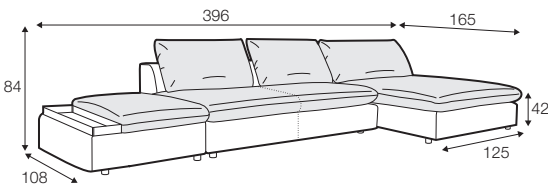

standard

COVERS

fixed

SPECIAL

modular system

All elements are freestanding.

footstool 108x86

footstool 108x106
with tray 103x19x9

3 seater

set 1 right / or left

3 seater left / or right + chaiselongue right / or left with tray 55x19x6

set 2 right / or left

footstool 108x106 with tray 103x19x9 + 3 seater without armrests
+ chaiselongue without armrests

set 3 right / or left

chaiselongue left / or right with tray 55x19x6
+ 3 seater without armrests + footstool 108x86

modular system

elements of modular system

3 seater left / or right

3 seater without armrests