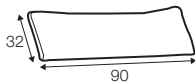

set 3 right / or left

chaiselongue left / or right with tray 55x19x6
+ 3 seater without armrests + footstool 108x86

modular system

elements of modular system

3 seater left / or right

3 seater without armrests

chaiselongue right / or left with tray 55x19x6

chaiselongue
without armrests

cornre 90°

element 130x108
left / or right

element 108x108

extra dimensions

accessories

cushion 53x53