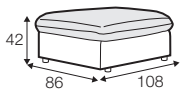

standard

COVERS

fixed

SPECIAL

modular system

All elements are freestanding.

footstool 108x86

footstool 108x106
with tray 103x19x9

3 seater

set 1 right / or left

3 seater left / or right + chaiselongue right / or left with tray 55x19x6

set 2 right / or left

footstool 108x106 with tray 103x19x9 + 3 seater without armrests
+ chaiselongue without armrests

set 3 right / or left

chaiselongue left / or right with tray 55x19x6
+ 3 seater without armrests + footstool 108x86

modular system

elements of modular system

3 seater left / or right

3 seater without armrests