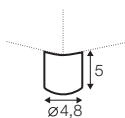

legs

---

no. 173
wood