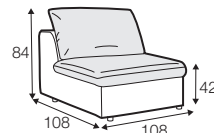

3 seater

set 1 right / or left

3 seater left / or right + chaiselongue right / or left with tray 55x19x6

set 2 right / or left

footstool 108x106 with tray 103x19x9 + 3 seater without armrests
+ chaiselongue without armrests

set 3 right / or left

chaiselongue left / or right with tray 55x19x6
+ 3 seater without armrests + footstool 108x86

modular system

elements of modular system

3 seater left / or right

3 seater without armrests

chaiselongue right / or left with tray 55x19x6

chaiselongue
without armrests

cornre 90°

element 130x108
left / or right

element 108x108

extra dimensions

accessories

cushion 53x53