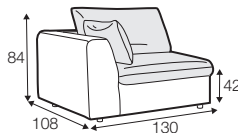

3 seater

set 1 right / or left

3 seater left / or right + chaiselongue right / or left with tray 55x19x6

set 2 right / or left

footstool 108x106 with tray 103x19x9 + 3 seater without armrests
+ chaiselongue without armrests

set 3 right / or left

chaiselongue left / or right with tray 55x19x6
+ 3 seater without armrests + footstool 108x86

modular system

elements of modular system

3 seater left / or right

3 seater without armrests

chaiselongue right / or left with tray 55x19x6

chaiselongue
without armrests

cornre 90°

element 130x108
left / or right

element 108x108

extra dimensions

accessories

cushion 53x53