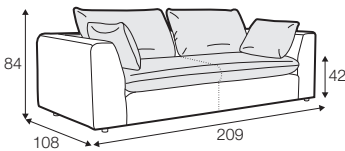

standard

COVERS

fixed

SPECIAL

modular system

All elements are freestanding.

footstool 108x86

footstool 108x106
with tray 103x19x9

3 seater

set 1 right / or left

3 seater left / or right + chaiselongue right / or left with tray 55x19x6

set 2 right / or left

footstool 108x106 with tray 103x19x9 + 3 seater without armrests
+ chaiselongue without armrests

set 3 right / or left

chaiselongue left / or right with tray 55x19x6
+ 3 seater without armrests + footstool 108x86

modular system

elements of modular system

3 seater left / or right

3 seater without armrests