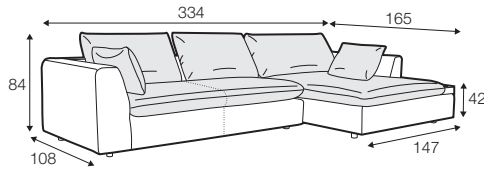

standard

COVERS

fixed

SPECIAL

modular system

All elements are freestanding.

footstool 108x86

footstool 108x106
with tray 103x19x9

3 seater

set 1 right / or left

3 seater left / or right + chaiselongue right / or left with tray 55x19x6

set 2 right / or left

footstool 108x106 with tray 103x19x9 + 3 seater without armrests
+ chaiselongue without armrests

set 3 right / or left

chaiselongue left / or right with tray 55x19x6
+ 3 seater without armrests + footstool 108x86

modular system

elements of modular system

3 seater left / or right

3 seater without armrests