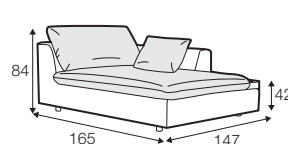

3 seater

set 1 right / or left

3 seater left / or right + chaiselongue right / or left with tray 55x19x6

set 2 right / or left

footstool 108x106 with tray 103x19x9 + 3 seater without armrests
+ chaiselongue without armrests

set 3 right / or left

chaiselongue left / or right with tray 55x19x6
+ 3 seater without armrests + footstool 108x86

modular system

elements of modular system

3 seater left / or right

3 seater without armrests

chaiselongue right / or left with tray 55x19x6

chaiselongue
without armrests

cornre 90°

element 130x108
left / or right

element 108x108

extra dimensions

accessories

cushion 53x53