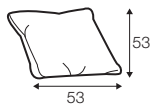

3 seater

set 1 right / or left

3 seater left / or right + chaiselongue right / or left with tray 55x19x6

set 2 right / or left

footstool 108x106 with tray 103x19x9 + 3 seater without armrests
+ chaiselongue without armrests

set 3 right / or left

chaiselongue left / or right with tray 55x19x6
+ 3 seater without armrests + footstool 108x86

modular system

elements of modular system

3 seater left / or right

3 seater without armrests

chaiselongue right / or left with tray 55x19x6

chaiselongue
without armrests

cornre 90°

element 130x108
left / or right

element 108x108

extra dimensions

accessories

cushion 53x53