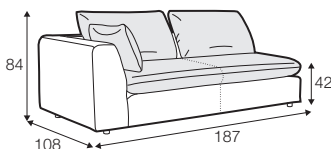

3 seater

set 1 right / or left

3 seater left / or right + chaiselongue right / or left with tray 55x19x6

set 2 right / or left

footstool 108x106 with tray 103x19x9 + 3 seater without armrests
+ chaiselongue without armrests

set 3 right / or left

chaiselongue left / or right with tray 55x19x6
+ 3 seater without armrests + footstool 108x86

modular system

elements of modular system

3 seater left / or right

3 seater without armrests

chaiselongue right / or left with tray 55x19x6

chaiselongue
without armrests

cornre 90°

element 130x108
left / or right

element 108x108

extra dimensions

accessories

cushion 53x53