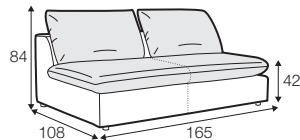

3 seater

set 1 right / or left

3 seater left / or right + chaiselongue right / or left with tray 55x19x6

set 2 right / or left

footstool 108x106 with tray 103x19x9 + 3 seater without armrests
+ chaiselongue without armrests

set 3 right / or left

chaiselongue left / or right with tray 55x19x6
+ 3 seater without armrests + footstool 108x86

modular system

elements of modular system

3 seater left / or right

3 seater without armrests

chaiselongue right / or left with tray 55x19x6

chaiselongue
without armrests

cornre 90°

element 130x108
left / or right

element 108x108

extra dimensions

accessories

cushion 53x53