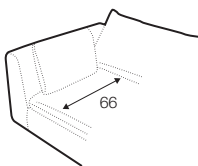

3 seater

set 1 right / or left

3 seater left / or right + chaiselongue right / or left with tray 55x19x6

set 2 right / or left

footstool 108x106 with tray 103x19x9 + 3 seater without armrests
+ chaiselongue without armrests

set 3 right / or left

chaiselongue left / or right with tray 55x19x6
+ 3 seater without armrests + footstool 108x86

modular system

elements of modular system

3 seater left / or right

3 seater without armrests

chaiselongue right / or left with tray 55x19x6

chaiselongue
without armrests

cornre 90°

element 130x108
left / or right

element 108x108

extra dimensions

accessories

cushion 53x53