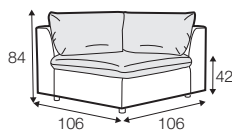

3 seater

set 1 right / or left

3 seater left / or right + chaiselongue right / or left with tray 55x19x6

set 2 right / or left

footstool 108x106 with tray 103x19x9 + 3 seater without armrests
+ chaiselongue without armrests

set 3 right / or left

chaiselongue left / or right with tray 55x19x6
+ 3 seater without armrests + footstool 108x86

modular system

elements of modular system

3 seater left / or right

3 seater without armrests

chaiselongue right / or left with tray 55x19x6

chaiselongue
without armrests

cornre 90°

element 130x108
left / or right

element 108x108

extra dimensions

accessories

cushion 53x53