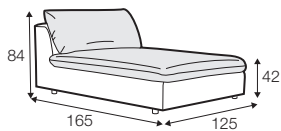

3 seater

set 1 right / or left

3 seater left / or right + chaiselongue right / or left with tray 55x19x6

set 2 right / or left

footstool 108x106 with tray 103x19x9 + 3 seater without armrests
+ chaiselongue without armrests

set 3 right / or left

chaiselongue left / or right with tray 55x19x6
+ 3 seater without armrests + footstool 108x86

modular system

elements of modular system

3 seater left / or right

3 seater without armrests

chaiselongue right / or left with tray 55x19x6

chaiselongue
without armrests

cornre 90°

element 130x108
left / or right

element 108x108

extra dimensions

accessories

cushion 53x53