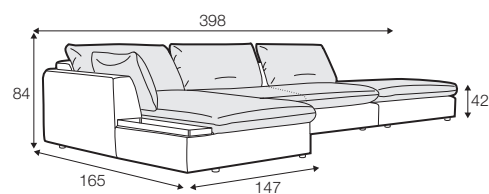

standard

COVERS

fixed

SPECIAL

modular system

All elements are freestanding.

footstool 108x86

footstool 108x106
with tray 103x19x9

3 seater

set 1 right / or left

3 seater left / or right + chaiselongue right / or left with tray 55x19x6

set 2 right / or left

footstool 108x106 with tray 103x19x9 + 3 seater without armrests
+ chaiselongue without armrests

set 3 right / or left

chaiselongue left / or right with tray 55x19x6
+ 3 seater without armrests + footstool 108x86

modular system

elements of modular system

3 seater left / or right

3 seater without armrests

chaiselongue right / or left with tray 55x19x6

chaiselongue
without armrests

cornre 90°

element 130x108
left / or right

element 108x108

extra dimensions

accessories

cushion 53x53