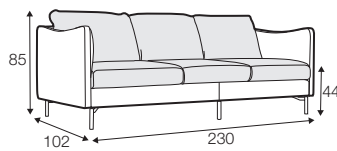

COVERS

FC fixed

LCV loose with velcro

COVERS

modular system

All drawings shown height with leg no. 141A H-14.

armchair

armchair wide

footstool 90x70

2 seater

3 seater

3XL seater divided
with 2 cushions

3XL seater divided
with 3 cushions

set 1 right / or left
2 seater left / or right + chaiselongue right / or left

set 2 right / or left
3 seater left / or right + chaiselongue wide right / or left

set 3 right / or left
2 seater left / or right + divan right / or left

set 4 right / or left
3 seater left / or right + divan right / or left

set 6
divan left + 2 seater without armrests + divan right

set 7 right / or left
chaiselongue left / or right + 2 seater without armrests
+ divan right / or left

set 8 right / or left
3 seater left / or right + corner 90° no. 1 + 2 seater right / or left

set 9 right / or left
3 seater left / or right + corner 90° no. 2 + 2 seater right / or left

set 10 left / or right
chaiselongue left / or right + 2 seater without armrests
+ corner 90° no. 1 + 2 seater right / or left