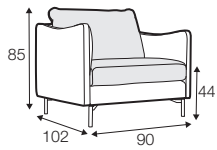

COVERS

FC fixed

LCV loose with velcro

COVERS

modular system

All drawings shown height with leg no. 141A H-14.

armchair

armchair wide

footstool 90x70

2 seater

3 seater

3XL seater divided
with 2 cushions

3XL seater divided
with 3 cushions

set 1 right / or left
2 seater left / or right + chaiselongue right / or left

set 2 right / or left
3 seater left / or right + chaiselongue wide right / or left

set 3 right / or left
2 seater left / or right + divan right / or left

set 4 right / or left
3 seater left / or right + divan right / or left

set 6
divan left + 2 seater without armrests + divan right

set 7 right / or left
chaiselongue left / or right + 2 seater without armrests
+ divan right / or left

3 seater left / or right

3 seater
without armrests

chaiselongue right / or left

chaiselongue wide
right / or left

divan right / or left

corner 90° no. 1

corner 90° no. 2

extra dimensions