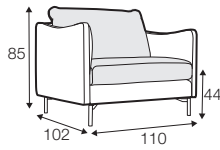

COVERS

FC fixed

LCV loose with velcro

COVERS

modular system

All drawings shown height with leg no. 141A H-14.

armchair

armchair wide

footstool 90x70

2 seater

3 seater

3XL seater divided
with 2 cushions

3XL seater divided
with 3 cushions

set 1 right / or left
2 seater left / or right + chaiselongue right / or left

set 2 right / or left
3 seater left / or right + chaiselongue wide right / or left

set 3 right / or left
2 seater left / or right + divan right / or left

set 4 right / or left
3 seater left / or right + divan right / or left

set 6
divan left + 2 seater without armrests + divan right

set 7 right / or left
chaiselongue left / or right + 2 seater without armrests
+ divan right / or left

3 seater left / or right

3 seater
without armrests

chaiselongue right / or left

chaiselongue wide
right / or left

divan right / or left

corner 90° no. 1

corner 90° no. 2

extra dimensions