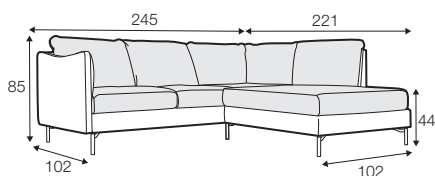

COVERS

FC fixed

LCV loose with velcro

COVERS

modular system

All drawings shown height with leg no. 141A H-14.

armchair

armchair wide

footstool 90x70

2 seater

3 seater

3XL seater divided
with 2 cushions

3XL seater divided
with 3 cushions

set 1 right / or left
2 seater left / or right + chaiselongue right / or left

set 2 right / or left
3 seater left / or right + chaiselongue wide right / or left

set 3 right / or left
2 seater left / or right + divan right / or left

set 4 right / or left
3 seater left / or right + divan right / or left

set 6
divan left + 2 seater without armrests + divan right

set 7 right / or left
chaiselongue left / or right + 2 seater without armrests
+ divan right / or left

set 8 right / or left
3 seater left / or right + corner 90° no. 1 + 2 seater right / or left

set 9 right / or left
3 seater left / or right + corner 90° no. 2 + 2 seater right / or left

set 10 left / or right
chaiselongue left / or right + 2 seater without armrests
+ corner 90° no. 1 + 2 seater right / or left