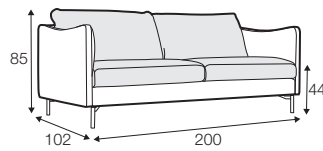

COVERS

FC fixed

LCV loose with velcro

COVERS

modular system

All drawings shown height with leg no. 141A H-14.

armchair

armchair wide

footstool 90x70

2 seater

3 seater

3XL seater divided
with 2 cushions

3XL seater divided
with 3 cushions

set 1 right / or left
2 seater left / or right + chaiselongue right / or left

set 2 right / or left
3 seater left / or right + chaiselongue wide right / or left

set 3 right / or left
2 seater left / or right + divan right / or left

set 4 right / or left
3 seater left / or right + divan right / or left

set 6
divan left + 2 seater without armrests + divan right

set 7 right / or left
chaiselongue left / or right + 2 seater without armrests
+ divan right / or left