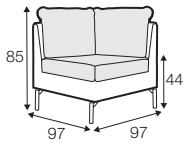

set 8 right / or left
3 seater left / or right + corner 90° no. 1 + 2 seater right / or left

set 9 right / or left
3 seater left / or right + corner 90° no. 2 + 2 seater right / or left

set 10 left / or right
chaiselongue left / or right + 2 seater without armrests
+ corner 90° no. 1 + 2 seater right / or left

modular system

elements of the modular system

armchair
left / or right

armchair
without armrests

armchair wide
left / or right

armchair wide
without armrests

2 seater left / or right

2 seater
without armrests

3 seater left / or right

3 seater
without armrests

chaiselongue right / or left

chaiselongue wide
right / or left

divan right / or left

corner 90° no. 1

corner 90° no. 2

extra dimensions

depth of seat

accessories

headrest L-62

headrest L-77

profile

no. 141A
wood
recommended

no. 141B
wood

no. 153
wood