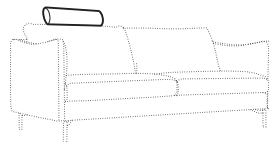

set 8 right / or left
3 seater left / or right + corner 90° no. 1 + 2 seater right / or left

set 9 right / or left
3 seater left / or right + corner 90° no. 2 + 2 seater right / or left

set 10 left / or right
chaiselongue left / or right + 2 seater without armrests
+ corner 90° no. 1 + 2 seater right / or left

modular system

elements of the modular system

armchair
left / or right

armchair
without armrests

armchair wide
left / or right

armchair wide
without armrests

2 seater left / or right

2 seater
without armrests

3 seater left / or right

3 seater
without armrests

chaiselongue right / or left

chaiselongue wide
right / or left

divan right / or left

corner 90° no. 1

corner 90° no. 2

extra dimensions

depth of seat

accessories

headrest L-62

headrest L-77

profile

no. 141A
wood
recommended

no. 141B
wood

no. 153
wood