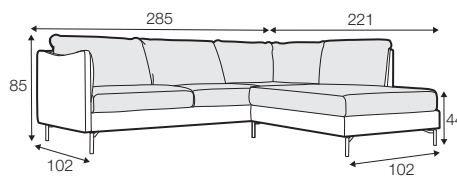

COVERS

FC fixed

LCV loose with velcro

COVERS

modular system

All drawings shown height with leg no. 141A H-14.

armchair

armchair wide

footstool 90x70

2 seater

3 seater

3XL seater divided
with 2 cushions

3XL seater divided
with 3 cushions

set 1 right / or left
2 seater left / or right + chaiselongue right / or left

set 2 right / or left
3 seater left / or right + chaiselongue wide right / or left

set 3 right / or left
2 seater left / or right + divan right / or left

set 4 right / or left
3 seater left / or right + divan right / or left

set 6
divan left + 2 seater without armrests + divan right

set 7 right / or left
chaiselongue left / or right + 2 seater without armrests
+ divan right / or left

set 8 right / or left
3 seater left / or right + corner 90° no. 1 + 2 seater right / or left

set 9 right / or left
3 seater left / or right + corner 90° no. 2 + 2 seater right / or left

set 10 left / or right
chaiselongue left / or right + 2 seater without armrests
+ corner 90° no. 1 + 2 seater right / or left