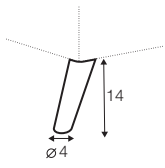

3 seater left / or right

3 seater
without armrests

chaiselongue right / or left

chaiselongue wide
right / or left

divan right / or left

corner 90° no. 1

corner 90° no. 2

extra dimensions

depth of seat

accessories

headrest L-62

headrest L-77

profile

no. 141A
wood
recommended

no. 141B
wood

no. 153
wood