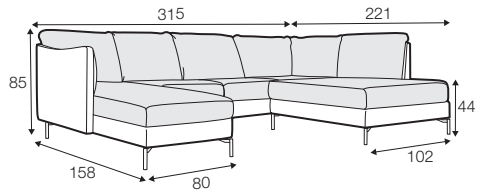

COVERS

FC fixed

LCV loose with velcro

COVERS

modular system

All drawings shown height with leg no. 141A H-14.

armchair

armchair wide

footstool 90x70

2 seater

3 seater

3XL seater divided
with 2 cushions

3XL seater divided
with 3 cushions

set 1 right / or left
2 seater left / or right + chaiselongue right / or left

set 2 right / or left
3 seater left / or right + chaiselongue wide right / or left

set 3 right / or left
2 seater left / or right + divan right / or left

set 4 right / or left
3 seater left / or right + divan right / or left

set 6
divan left + 2 seater without armrests + divan right

set 7 right / or left
chaiselongue left / or right + 2 seater without armrests
+ divan right / or left

set 8 right / or left
3 seater left / or right + corner 90° no. 1 + 2 seater right / or left

set 9 right / or left
3 seater left / or right + corner 90° no. 2 + 2 seater right / or left

set 10 left / or right
chaiselongue left / or right + 2 seater without armrests
+ corner 90° no. 1 + 2 seater right / or left