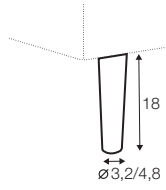

3 seater left / or right

3 seater
without armrests

chaiselongue right / or left

chaiselongue wide
right / or left

divan right / or left

corner 90° no. 1

corner 90° no. 2

extra dimensions

depth of seat

accessories

headrest L-62

headrest L-77

profile

no. 141A
wood
recommended

no. 141B
wood

no. 153
wood