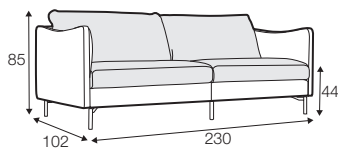

COVERS

FC fixed

LCV loose with velcro

COVERS

modular system

All drawings shown height with leg no. 141A H-14.

armchair

armchair wide

footstool 90x70

2 seater

3 seater

3XL seater divided
with 2 cushions

3XL seater divided
with 3 cushions

set 1 right / or left
2 seater left / or right + chaiselongue right / or left

set 2 right / or left
3 seater left / or right + chaiselongue wide right / or left

set 3 right / or left
2 seater left / or right + divan right / or left

set 4 right / or left
3 seater left / or right + divan right / or left

set 6
divan left + 2 seater without armrests + divan right

set 7 right / or left
chaiselongue left / or right + 2 seater without armrests
+ divan right / or left