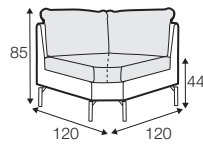

set 8 right / or left
3 seater left / or right + corner 90° no. 1 + 2 seater right / or left

set 9 right / or left
3 seater left / or right + corner 90° no. 2 + 2 seater right / or left

set 10 left / or right
chaiselongue left / or right + 2 seater without armrests
+ corner 90° no. 1 + 2 seater right / or left

modular system

elements of the modular system

armchair
left / or right

armchair
without armrests

armchair wide
left / or right

armchair wide
without armrests

2 seater left / or right

2 seater
without armrests

3 seater left / or right

3 seater
without armrests

chaiselongue right / or left

chaiselongue wide
right / or left

divan right / or left

corner 90° no. 1

corner 90° no. 2

extra dimensions

depth of seat

accessories

headrest L-62

headrest L-77

profile

no. 141A
wood
recommended

no. 141B
wood

no. 153
wood