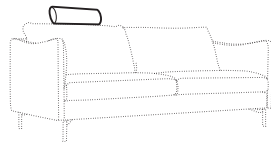

set 8 right / or left
3 seater left / or right + corner 90° no. 1 + 2 seater right / or left

set 9 right / or left
3 seater left / or right + corner 90° no. 2 + 2 seater right / or left

set 10 left / or right
chaiselongue left / or right + 2 seater without armrests
+ corner 90° no. 1 + 2 seater right / or left

modular system

elements of the modular system

armchair
left / or right

armchair
without armrests

armchair wide
left / or right

armchair wide
without armrests

2 seater left / or right

2 seater
without armrests

3 seater left / or right

3 seater
without armrests

chaiselongue right / or left

chaiselongue wide
right / or left

divan right / or left

corner 90° no. 1

corner 90° no. 2

extra dimensions

depth of seat

accessories

headrest L-62

headrest L-77

profile

no. 141A
wood
recommended

no. 141B
wood

no. 153
wood