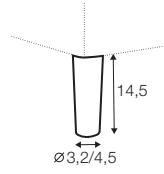

depth of seat

accessories

headrest L-62

headrest L-77

profile

no. 141A
wood
recommended

no. 141B
wood

no. 153
wood