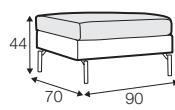

COVERS

FC fixed

LCV loose with velcro

COVERS

modular system

All drawings shown height with leg no. 141A H-14.

armchair

armchair wide

set 3 right / or left
2 seater left / or right + divan right / or left

set 4 right / or left
3 seater left / or right + divan right / or left

set 6
divan left + 2 seater without armrests + divan right

set 7 right / or left
chaiselongue left / or right + 2 seater without armrests
+ divan right / or left