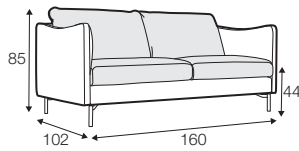

COVERS

FC fixed

LCV loose with velcro

COVERS

modular system

All drawings shown height with leg no. 141A H-14.

armchair

armchair wide

footstool 90x70

2 seater

3 seater

3XL seater divided
with 2 cushions

3XL seater divided
with 3 cushions

set 1 right / or left
2 seater left / or right + chaiselongue right / or left

set 2 right / or left
3 seater left / or right + chaiselongue wide right / or left

set 3 right / or left
2 seater left / or right + divan right / or left

set 4 right / or left
3 seater left / or right + divan right / or left

set 6
divan left + 2 seater without armrests + divan right

set 7 right / or left
chaiselongue left / or right + 2 seater without armrests
+ divan right / or left