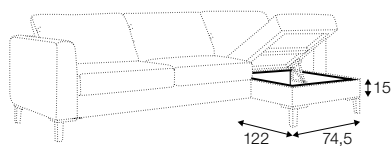

FC fixed

Two mattresses available: bonell and foam.

armchair sofa bed

3 seater sofa bed

4 seater sofa bed

set 1 right / or left

3 seater sofa bed left / or right + chaiselongue box right / or left

set 2 right / or left

4 seater sofa bed left / or right + chaiselongue box right / or left

box dimensions
set 1

box dimensions
set 2

extra dimensions

depth of seat

accessories

armrest protection

legs