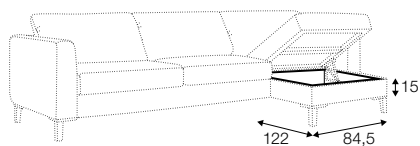

FC fixed

Two mattresses available: bonell and foam.

armchair sofa bed

3 seater sofa bed

4 seater sofa bed

set 1 right / or left

3 seater sofa bed left / or right + chaiselongue box right / or left

set 2 right / or left

4 seater sofa bed left / or right + chaiselongue box right / or left

box dimensions
set 1

box dimensions
set 2

extra dimensions

depth of seat

accessories

armrest protection

legs