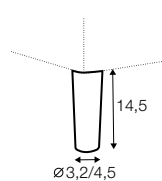

no. 153
wood