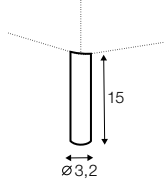

no. 195
metal chrome,
painted black