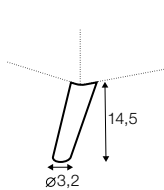

no. 141A
wood