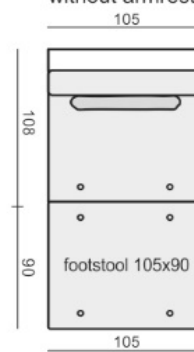

armchair wide
without armrests