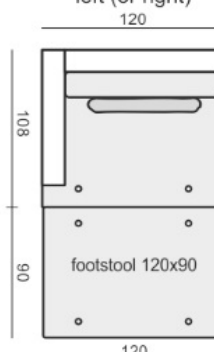

armchair wide
left (or right)