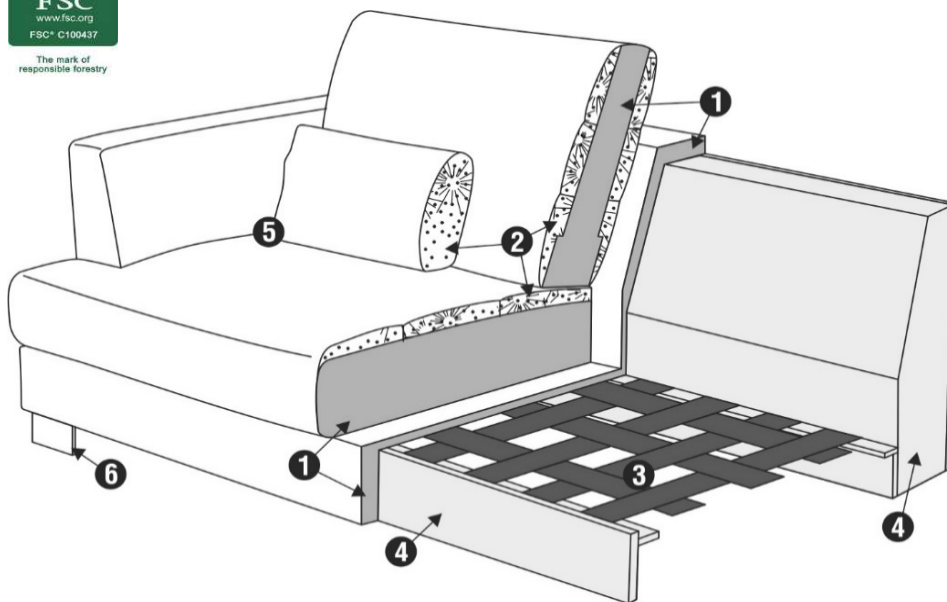

TECHNICAL SPECIFICATION

PROFILE

COMFORT: lux

- 1 polyurethane foam/high resilient polyurethane foam
- 2 cushion chamber with mix of feather and silicone balls
- 3 upholstery belts
- 4 FSC® certified solid wood and wood based elements
- 5 fabric
- 6 FSC® certified solid wood legs or metal legs (black, chrome)