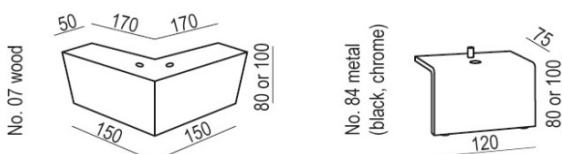

TECHNICAL SPECIFICATION

PROFILE

COMFORT: lux

- 1 polyurethane foam/high resilient polyurethane foam
- 2 cushion chamber with mix of feather and silicone balls
- 3 upholstery belts
- 4 FSC® certified solid wood and wood based elements
- 5 fabric
- 6 FSC® certified solid wood legs or metal legs (black, chrome)

The producer reserves the right to change construction of products and components used due to improving durability of product and customer satisfaction without any further notice.

UPHOLSTERY:

fabric: FC - fix cover or LC - loose cover, leather: FC - fix cover, COMFORTS: lux or STD - standard

FEET

COLOURS OF WOODEN FEET

FOOTSTOOL MOUNTING POSSIBILITIES