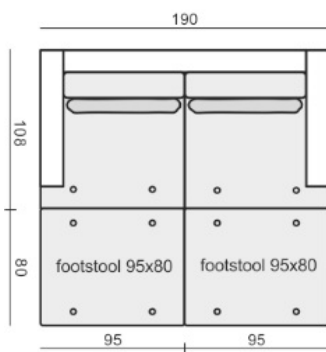

FEET

COLOURS OF WOODEN FEET

FOOTSTOOL MOUNTING POSSIBILITIES

TECHNICAL SPECIFICATION

3 seater

3 seater left (or right)

armchair
left (or right)

2 seater

2 seater left (or right)

armchair wide
left (or right)

armchair wide
without armrests

BRANDON
LUX

SITS
— comfortable life

tea&book

design: SITS

Sales Pricelist 2025