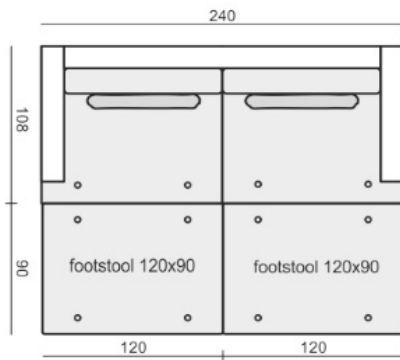

TECHNICAL SPECIFICATION

3 seater