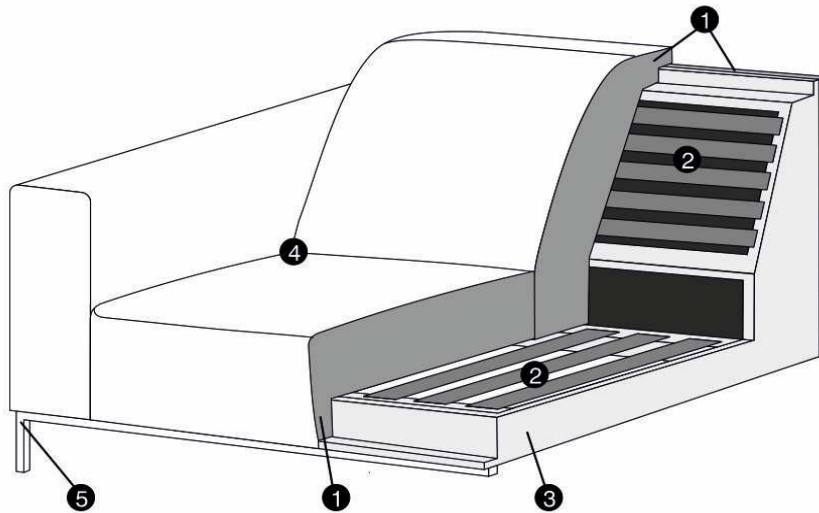

design: Ian Archer

**TECHNICAL SPECIFICATION**

**PROFILE**

COMFORT: standard

1	polyurethane foam/high resilient polyurethane foam
2	upholstery belts
3	solid wood and wood based elements
4	fabric
5	metal legs (chrom or black)