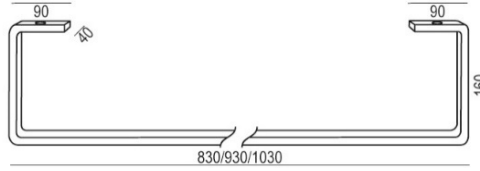

FEET

No. 47 metal chrome,
painted black

No. 104 metal chrome
and painted black