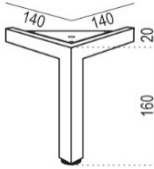

FEET

No. 47 metal chrome,
painted black