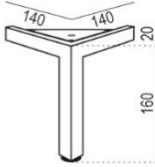

FEET

No. 47 metal chrome,
painted black