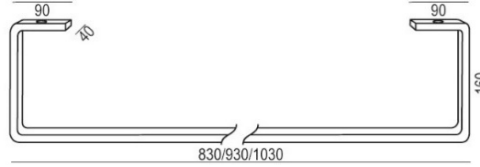

FEET

No. 47 metal chrome,
painted black

No. 104 metal chrome
and painted black