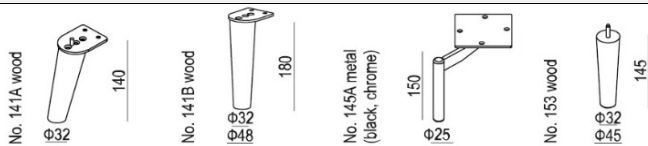

STELLA

LUX

home&family

SITS
— comfortable life

design: SITS

TECHNICAL SPECIFICATION

PROFILE

COMFORT: lux

1	polyurethane foam/high resilient polyurethane foam
2	cushion chamber with mix of feather and silicone balls
3	springs
4	FSC® certified solid wood and wood based elements
5	fabric
6	FSC® certified solid wood or metal legs (black, chrome)

The producer reserves the right to change construction of products and components used due to improving durability of product and customer satisfaction without any further notice.

UPHOLSTERY:

fabric: FC - fix cover or LCV - loose cover with velcro, leather (only some elements): FC - fix cover,

COMFORT: CLS-classic, STD-standard or lux

Explicit: +/- 3 cm tolerance between comfort LUX und STD/CLS in heights

FEET

COLOURS OF WOODEN FEET