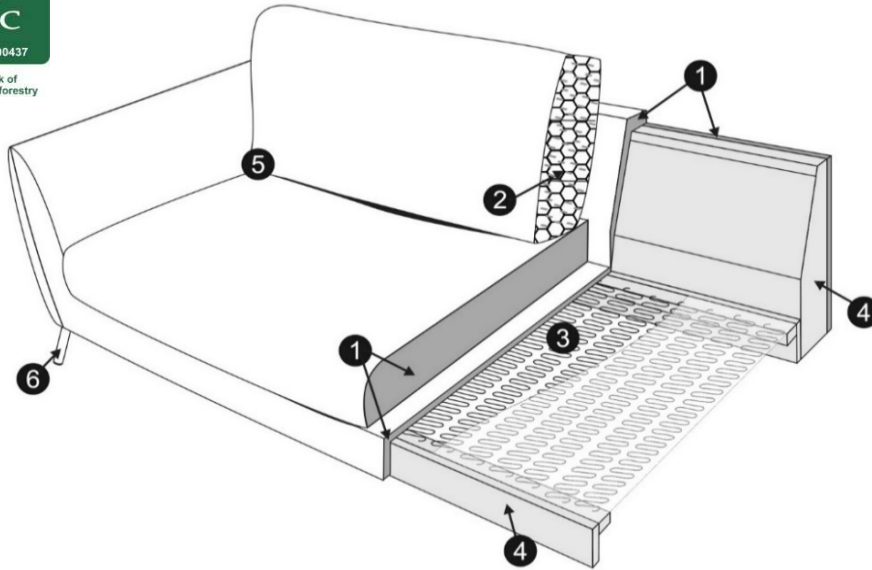

TECHNICAL SPECIFICATION

PROFILE

COMFORT: classic