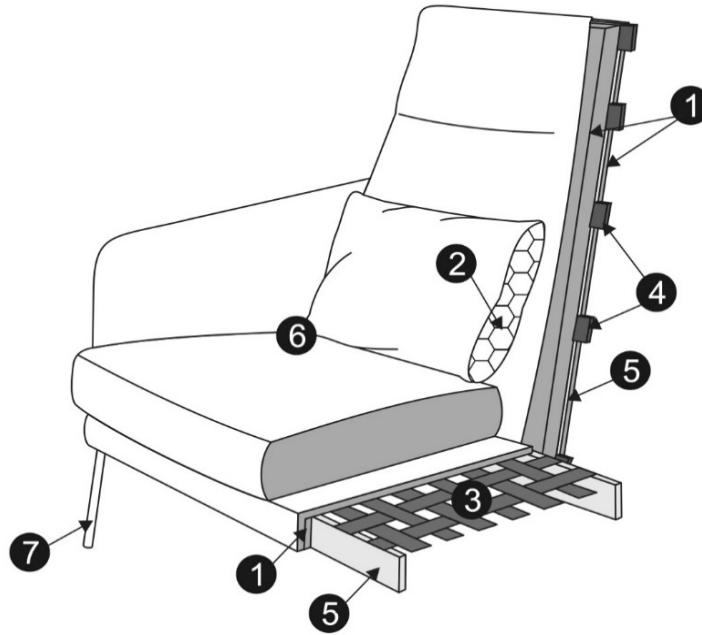

SIRI

cocktail&design

**SITS**  
— comfortable life

design: Dan Ihreborn

**TECHNICAL SPECIFICATION**

**PROFILE**

COMFORT: standard

1	polyurethane foam/ high resilient polyurethane foam
2	silicone balls
3	upholstery belts
4	metal frame
5	solid wood and wood based elements
6	fabric
7	metal frame (black or )

The producer reserves the right to change construction of products and compnents used due to improving durability of product and customer satisfaction without any further notice.

**UPHOLSTERY:**

fabric or leather: FC - fix cover