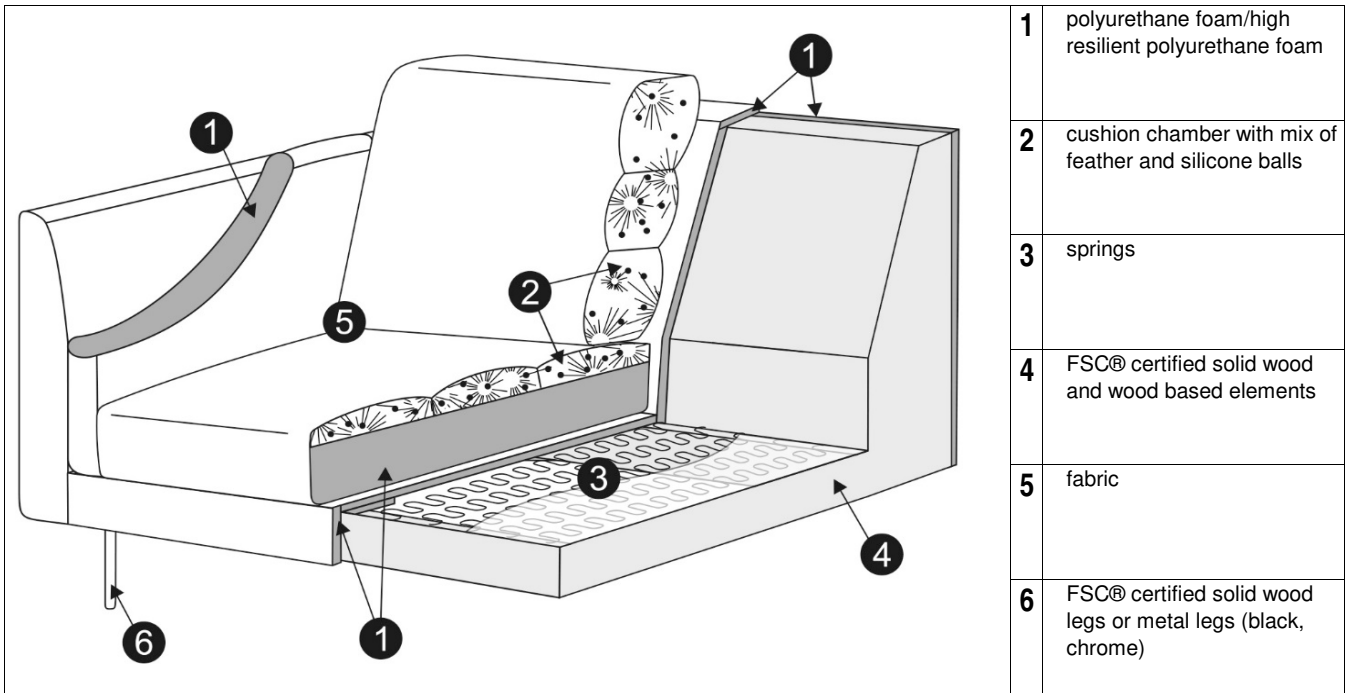

design: Steven Schilte

TECHNICAL SPECIFICATION

PROFILE

COMFORT: standard

The producer reserves the right to change construction of products and compnents used due to improving durability of product and customer satisfaction without any further notice.

UPHOLSTERY:

fabric: FC - fix cover or LCV - loose cover with velcro COMFORT: standard or lux
leather: FC - fix cover COMFORT: standard or lux

TWO OPTIONS TO PLACE THE FEET

THERE ARE 2 OPTIONS TO PLACE THE LEGS:
under frame under armrest