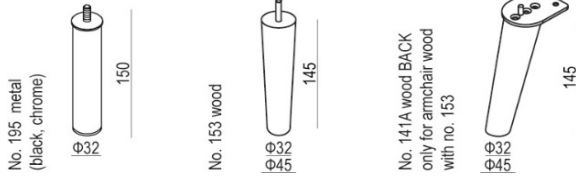

TECHNICAL SPECIFICATION