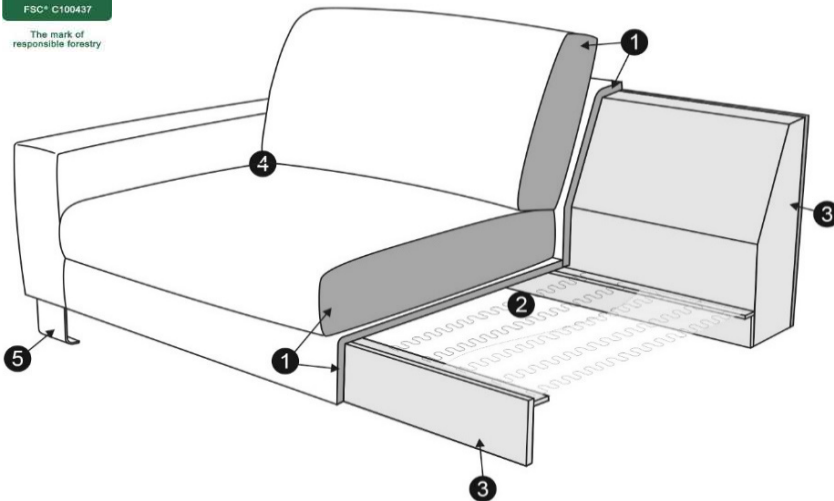

QUATTRO

SITS
— comfortable life

home&family

design: SITS

TECHNICAL SPECIFICATION

PROFILE

COMFORT: standard

- | | |
|---|--|
| 1 | polyurethane foam/high resilient polyurethane foam |
| 2 | springs |
| 3 | FSC® certified solid wood and wood based elements |
| 4 | fabric |
| 5 | FSC® certified solid wood/metal legs (black, , chrome,) |