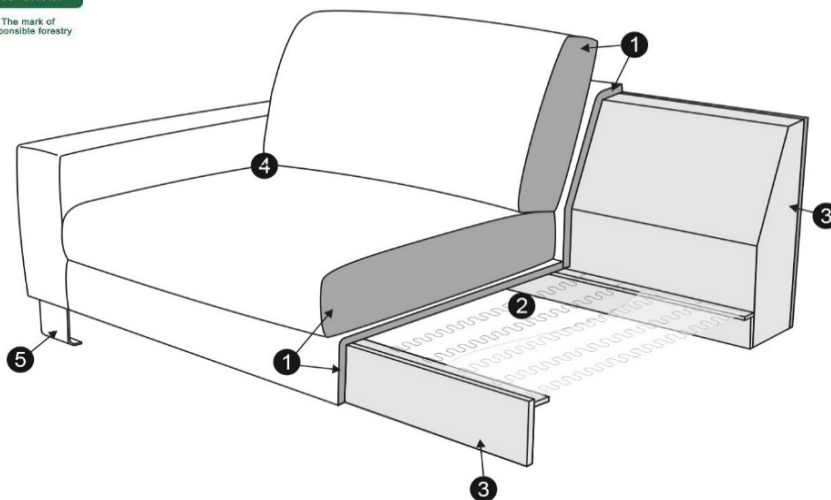

1	polyurethane foam/high resilient polyurethane foam (extra firm)
2	springs
3	FSC® certified solid wood and wood based elements
4	fabric
5	FSC® certified solid wood/metal legs (black, , chrome,)

COMFORT: lux

1	polyurethane foam/high resilient polyurethane foam