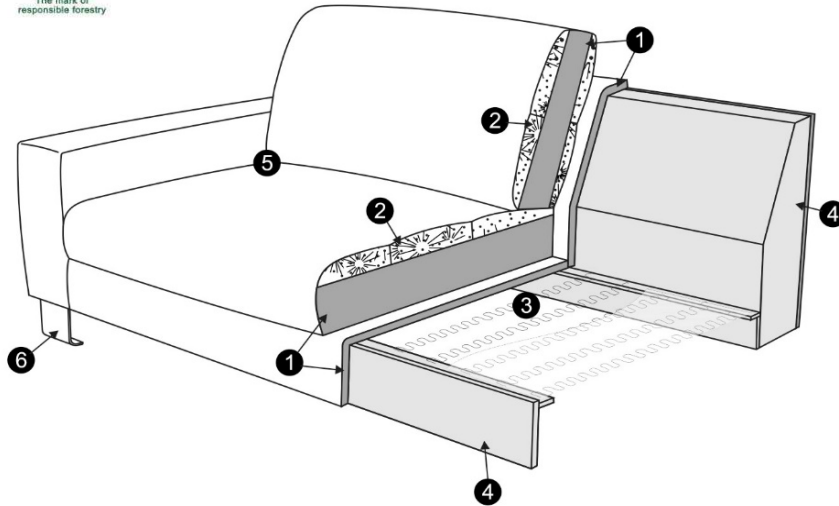

TECHNICAL SPECIFICATION

2	cushion chamber with mix of feather and silicone balls
3	springs
4	FSC® certified solid wood and wood based elements
5	fabric
6	FSC® certified solid wood or metal legs (black, , chrome,)

The producer reserves the right to change construction of products and compnents used due to improving durability of product and customer satisfaction without any further notice.

DIFFERENCES IN DIMENSIONS

LUX and STANDARD: Explicit +/- 3 cm tolerance in seat heights
VERSION 71/91 and 70/90: Seat heits is given for version 71/91 (loose seat cushion), for version 70/90 (fixed cushion) the seat height is 40 cm
All heights are valid for measurements with the leg H = 100 mm

UPHOLSTERY:

fabric: FC - fix cover, 70/90 - fix seat cushions or 71/91 - loose seat cushions, Comfort: standard, classic or lux
leather: FC - fix cover, 71/91 - loose seat cushions, Comfort: standard, classic or lux