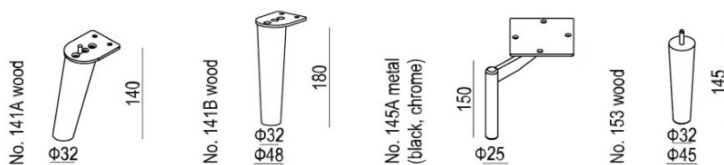

POLLY

LUX

SITS
— comfortable life

home&family

design: SITS

TECHNICAL SPECIFICATION

PROFILE

COMFORT: lux

	1	polyurethane foam/high resilient polyurethane foam
	2	cushion chamber with mix of feather and silicone balls
	3	springs
	4	FSC® certified solid wood and wood based elements
	5	fabric
	6	metal legs (black or chrom) or FSC® certified solid wood legs

The producer reserves the right to change construction of products and components used due to improving durability of product and customer satisfaction without any further notice.

UPHOLSTERY:

fabric or leather: FC - fix cover or LCV - loose cover with velcro COMFORT: CLS-classic, STD-standard or lux
Explicit: +/- 3 cm tolerance between comfort LUX und STD/CLS in heights

FEET

COLOURS OF WOODEN FEET