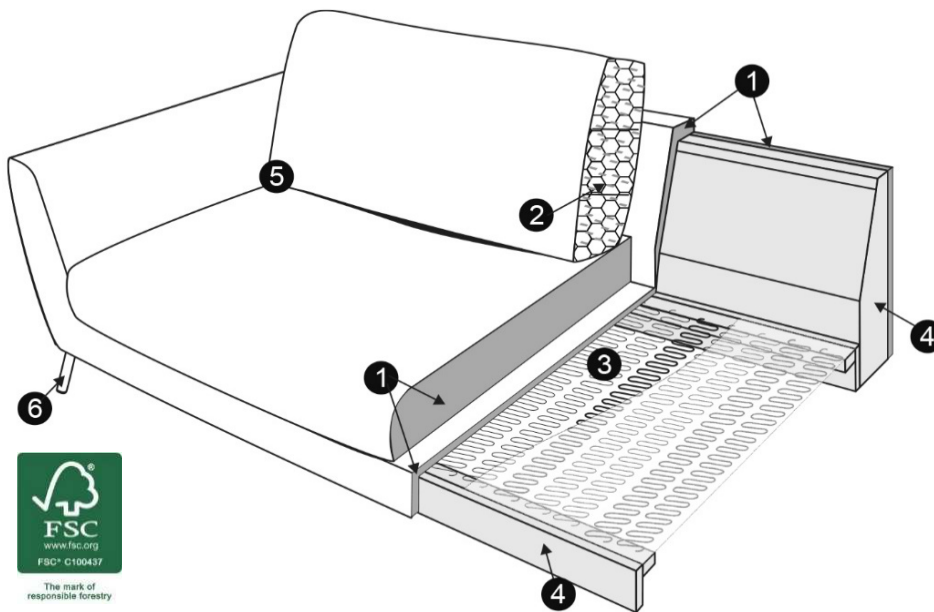

TECHNICAL SPECIFICATION

PROFILE

COMFORT: classic