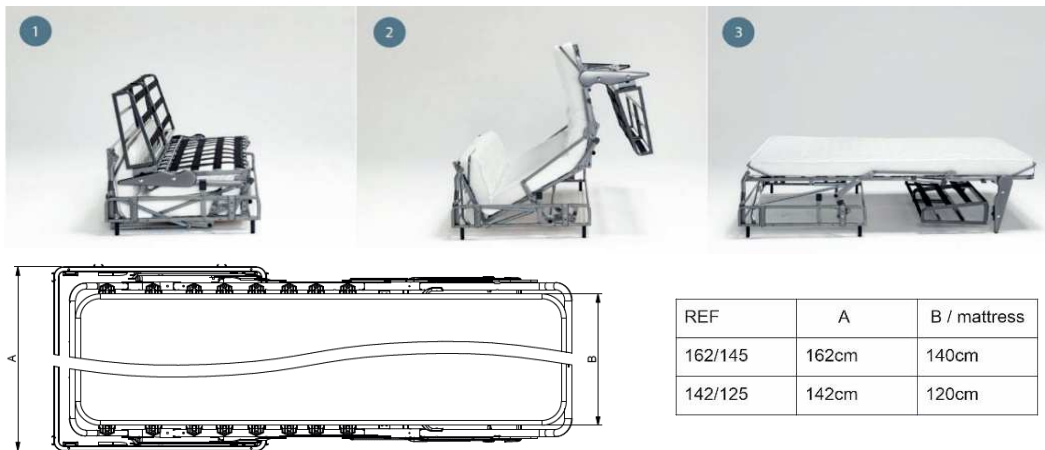

PHOTOS

Total sofa depth after spread: 220 cm

PHOTOS WITH ROLL

FEET

design: Dan Ithreborn

TECHNICAL SPECIFICATION

COLOURS OF WOODEN FEET

MECHANISM

Mechanism colour is for reference only, actual colour may vary.

REF	A	B / mattress
162/145	162cm	140cm
142/125	142cm	120cm

MATTRESS

COLD FOAM MATTRESS

- Extra Smart Polyurethane Stretch fisso Mattress
- > Polyurethane foam
- > non-woven fabric white
- > Covered with an hypoallergenic stretch fabric (100% PES) and 3D breathable band
- > height 12 cm
- > length 208 cm

MEMORY FOAM MATTRESS

- Extra Smart Memory Mattress
- > Memory Foam and Polyurethane ensures the maximum expression of ergonomic and comfort
- > non-woven fabric white
- > Covered with an hypoallergenic stretch fabric (100% PES) and 3D breathable band
- > height 12 cm
- > length 208 cm

Currency: HUF

Valid from: 01.01.2024

DIMENSION*	DESCRIPTION ARTICLE No	VOL.	WEIGHT	FABRIC USAGE	I	II	III	IV	E
	FC E1610-5394-2C	2,41	161	15,5	1 577 850	1 668 300	1 758 750	1 834 125	2 292 656

304/156x100x85/49	SET 2 left - 3 seater sofa bed r. + chaiselongue wide box l. (bed surface: 163 x 210 x H:57cm)								
	FC E1610-5320-2C	2,65	178	16,7	1 658 250	1 753 725	1 849 200	1 929 600	2 412 000