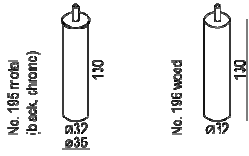

PHOTOS

Total sofa depth after spread: 220 cm

PHOTOS WITH ROLL

FEET

design: Dan Ithreborn

TECHNICAL SPECIFICATION

COLOURS OF WOODEN FEET

MECHANISM

Mechanism colour is for reference only, actual colour may vary.

REF	A	B / mattress
162/145	162cm	140cm
142/125	142cm	120cm

MATTRESS

COLD FOAM MATTRESS

- Extra Smart Polyurethane Stretch fisso Mattress
- > Polyurethane foam
- > non-woven fabric white
- > Covered with an hypoallergenic stretch fabric (100% PES) and 3D breathable band
- > height 12 cm
- > length 208 cm

MEMORY FOAM MATTRESS

- Extra Smart Memory Mattress
- > Memory Foam and Polyurethane ensures the maximum expression of ergonomic and comfort
- > non-woven fabric white
- > Covered with an hypoallergenic stretch fabric (100% PES) and 3D breathable band
- > height 12 cm
- > length 208 cm