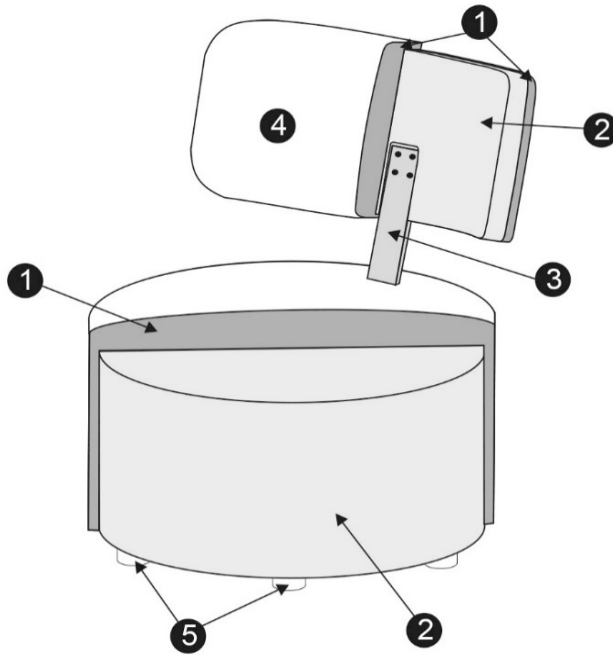

MOKKA

cocktail&design

**SITS**  
— comfortable life

design: SITS

**TECHNICAL SPECIFICATION**

**PROFILE**

COMFORT: standard

1	polyurethane foam/high resilient polyurethane foam
2	solid wood/wood based elements and cardboard
3	metal bar black
4	fabric
5	plastic legs or swivel