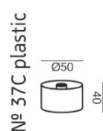

MILANO

SITS
— comfortable life

home&family

design: SITS

TECHNICAL SPECIFICATION

PROFILE

COMFORT: standard

	1	polyurethane foam/high resilient polyurethane foam
	2	upholstery belts
	3	solid wood and wood based elements
	4	fabric
	5	plastic legs

The producer reserves the right to change construction of products and compnents used due to improving durability of product and customer satisfaction without any further notice.

UPHOLSTERY:

fabric: FC - fix cover, COMFORT: STD - standard

FEET