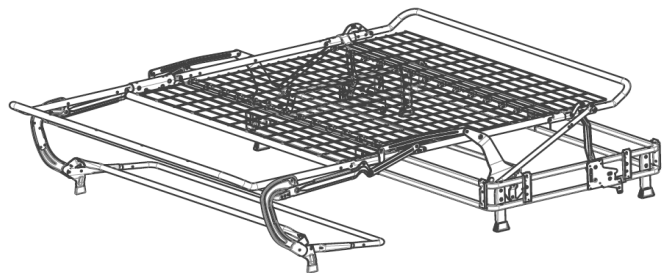

FEET

COLOURS OF WOODEN FEET

PHOTOS

Total sofa depth after spread: 212 cm

TECHNICAL SPECIFICATION

MECHANISM

Mechanism colour is for reference only, actual colour may vary.

REF	A	B/Matress
182/160	182 cm	160 cm
162/140	162 cm	140 cm
102/80	102 cm	80 cm

MATTRESS

FOAM MATTRESS

foam HR 30 kg / non-reversible
 Cover top: 100% PE, 180 g/m³
 Cover bottom: 73% PE, 27% PP, 116g/m³
 height 12 cm

SPRING MATTRESS

Reversible
 springs biconical 2,2mm / height 9 cm
 cover top and bottom: 73% PE, 27% PP, non woven fabric stitched FR flet 750g/m³
 height 14 cm