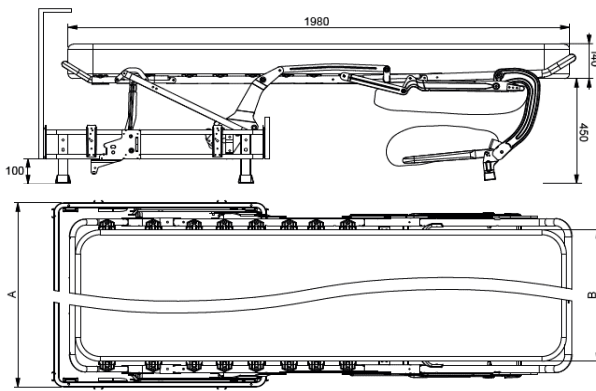

FEET

COLOURS OF WOODEN FEET

PHOTOS

Total sofa depth after spread: 212 cm

TECHNICAL SPECIFICATION

MECHANISM

Mechanism colour is for reference only, actual colour may vary.

REF	A	B/Matress
182/160	182 cm	160 cm
162/140	162 cm	140 cm
102/80	102 cm	80 cm

MATTRESS

FOAM MATTRESS

foam HR 30 kg / non-reversible
 Cover top: 100% PE, 180 g/m³
 Cover bottom: 73% PE, 27% PP, 116g/m³
 height 12 cm

SPRING MATTRESS

Reversible
 springs biconical 2,2mm / height 9 cm
 cover top and bottom: 73% PE, 27% PP, non woven fabric stitched FR flet 750g/m³
 height 14 cm

DIMENSION* with leg 141a H-150mm	DESCRIPTION ARTICLE No	VOL.	WEIGHT	FABRIC USAGE	I	II	III	IV	E
213x99x88/50 	4 seater sofa bed (bed surface: 160 x 200 x H:63cm) FC E1543-0840-2S	1,54	112	8,7	1 025 100	1 080 375	1 140 675	1 195 950	1 407 000
193x99x88/50 	3 seater sofa bed (bed surface: 140 x 200 x H:63cm) FC E1543-0440-2S	1,37	101	8,1	944 700	989 925	1 045 200	1 100 475	1 306 500
133x99x88/50 	armchair sofa bed (bed surface: 80 x 200 x H:63cm) FC E1543-0040-2S	0,85	64	6,1	773 850	819 075	854 250	899 475	934 650
72x43	armrest protection / set of 2								