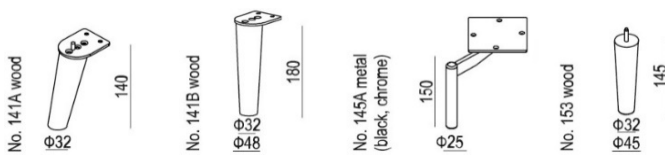

KARLA

CLASSIC

home&family

design: SITS

TECHNICAL SPECIFICATION

PROFILE

COMFORT: classic

1	polyurethane foam/high resilient polyurethane foam (extra firm)
2	foam flakes with silicone balls
3	springs
4	solid wood and wood based elements
5	fabric
6	solid wood or metal legs (black, chrome)

The producer reserves the right to change construction of products and components used due to improving durability of product and customer satisfaction without any further notice.

UPHOLSTERY:

fabric: FC - fix cover or LCV - loose cover with velcro COMFORT: CLS-classic, STD-standard or lux
Explicit: +/- 3 cm tolerance between comfort LUX und STD/CLS in heights

FEET

COLOURS OF WOODEN FEET