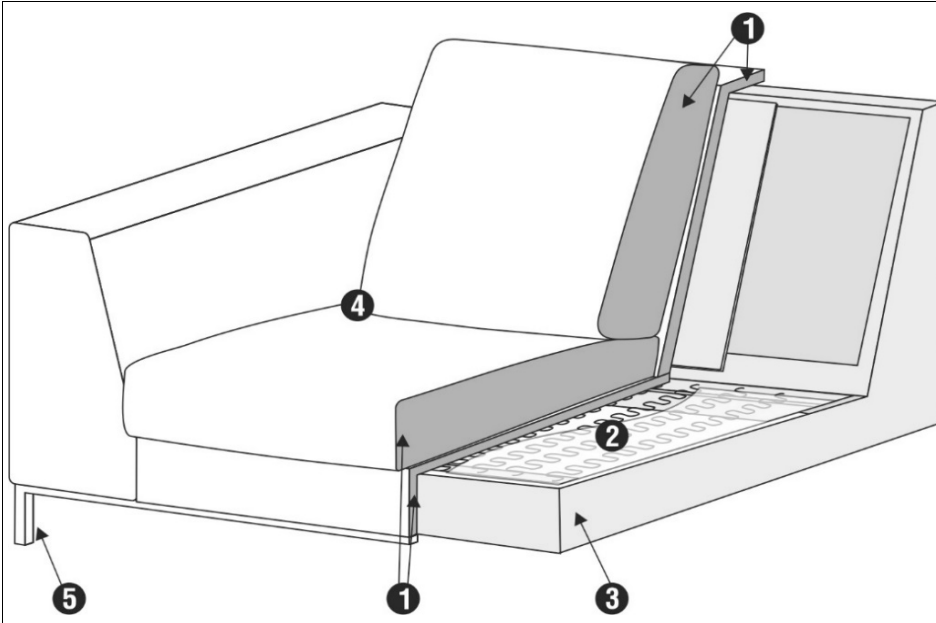

TECHNICAL SPECIFICATION

PROFILE

COMFORT: standard