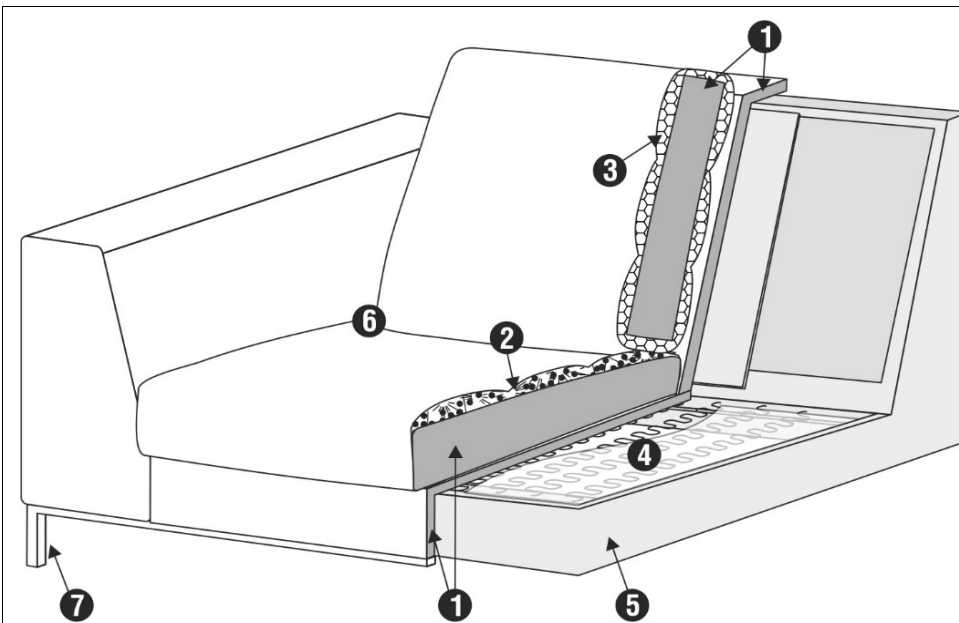

1	polyurethane foam/ high resilient polyurethane foam
2	springs
3	solid wood and wood based elements
4	leather
5	metal legs (black, chrom)

COMFORT: lux