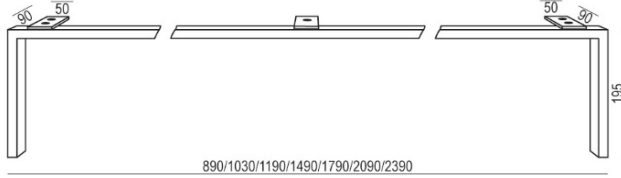

TECHNICAL SPECIFICATION

No. 83 metal
(black, chrome)