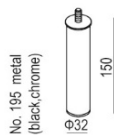

ARMREST II

cm 88 x 15 x 49 H

TWO OPTIONS TO PLACE THE FEET

under armrest

under frame

FEET

No. 109 wood

No. 195 metal
(black, chrome)