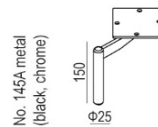

IMPULSE

leather

SITS

design: SITS

TECHNICAL SPECIFICATION

ARMRESTS

ARMREST I

cm 88 x 8 x 49 H

ARMREST II

cm 88 x 15 x 49 H

TWO OPTIONS TO PLACE THE FEET

under armrest

under frame

FEET

No. 109 wood

No. 195 metal
(black, chrome)

No. 47 metal
(black, chrome)

No. 145A metal
(black, chrome)

COLOURS OF WOODEN FEET

oak

bleached
oak

walnut

black