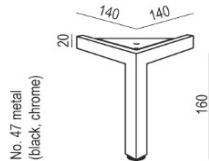

IMPULSE

leather

SITS

design: SITS

TECHNICAL SPECIFICATION

ARMRESTS

ARMREST I

cm 88 x 8 x 49 H

ARMREST II

cm 88 x 15 x 49 H

TWO OPTIONS TO PLACE THE FEET

under armrest

under frame

FEET

No. 109 wood

No. 195 metal
(black, chrome)

DIMENSION * with armrest No I and legs H-150 mm	DESCRIPTION ARTICLE No	VOL.	WEIGHT	LEATHER USAGE	TOUCH	ANILINE
	STD E2758-1310-2S	0,70	35	x	814 050	914 550
	PLUS E2758-1310-2D	0,70	35	x	748 725	839 175
	CLS E2758-1310-2C	0,70	35	x	748 725	839 175
	LUX E2758-1310-2L	0,70	35	x	814 050	914 550