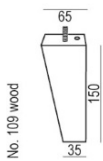

IMPULSE

leather

SITS

design: SITS

TECHNICAL SPECIFICATION

ARMRESTS

ARMREST I

cm 88 x 8 x 49 H

ARMREST II

cm 88 x 15 x 49 H

TWO OPTIONS TO PLACE THE FEET

under armrest

under frame

FEET

No. 109 wood

No. 195 metal
(black, chrome)