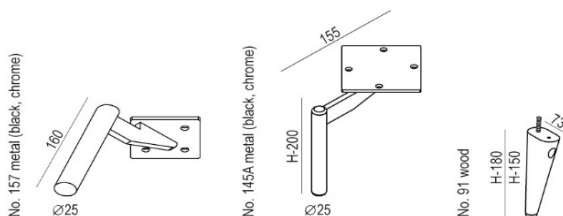

TECHNICAL SPECIFICATION

1	polyurethane foam/high resilient polyurethane foam
2	cushion chamber with mix of feather and silicone balls
3	dynaflex - elastic fabric
4	FSC® solid wood and wood based elements
5	leather
6	FSC® solid wood or metal legs (black, chrome)

The producer reserves the right to change construction of products and components used due to improving durability of product and customer satisfaction without any further notice.

UPHOLSTERY:

fabric or leather: FC - fix cover, Comfort: STD-standard CLS-classic or lux
Explicit: +/- 3 cm tolerance between comfort LUX und STD/CLS in highs

DYNAFLEX

EXTREMELY COMFORTABLE

DYNAFLEX – technologically advanced material used in the seats construction, replaces upholstery belts or springs. Dynaflex is combination of high durability elastomeric yarn by DuPont® and polyester yarn, then the fabric is thermally bonded to achieve high strength.

FEET

COLOURS OF WOODEN FEET