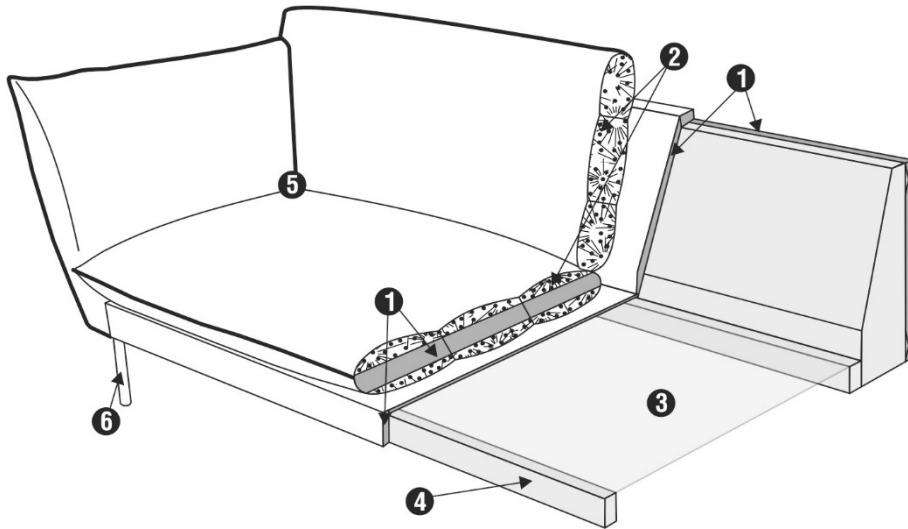

TECHNICAL SPECIFICATION