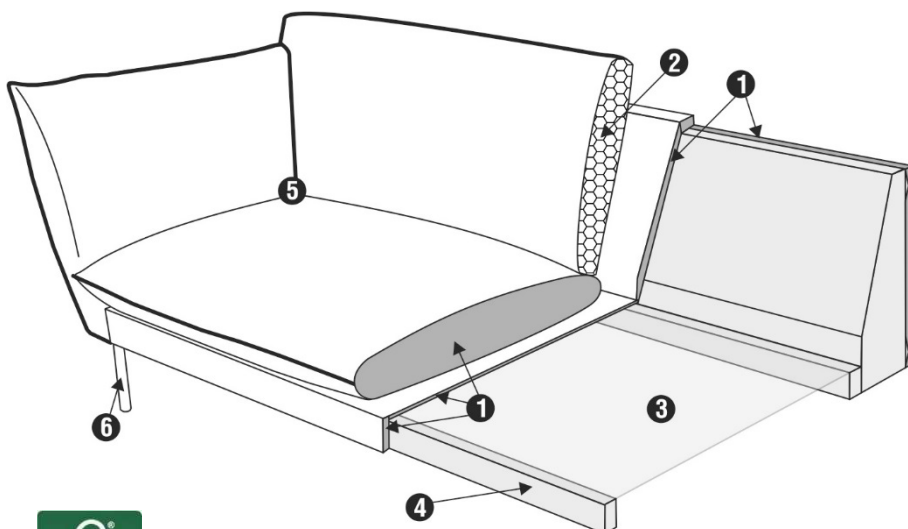

1	polyurethane foam/high resilient polyurethane foam
2	silicone balls
3	dynaflex - elastic fabric
4	FSC® certified solid wood and wood based elements
5	leather
6	metal legs (black or chrom) or FSC® certified solid wood legs

COMFORT: lux