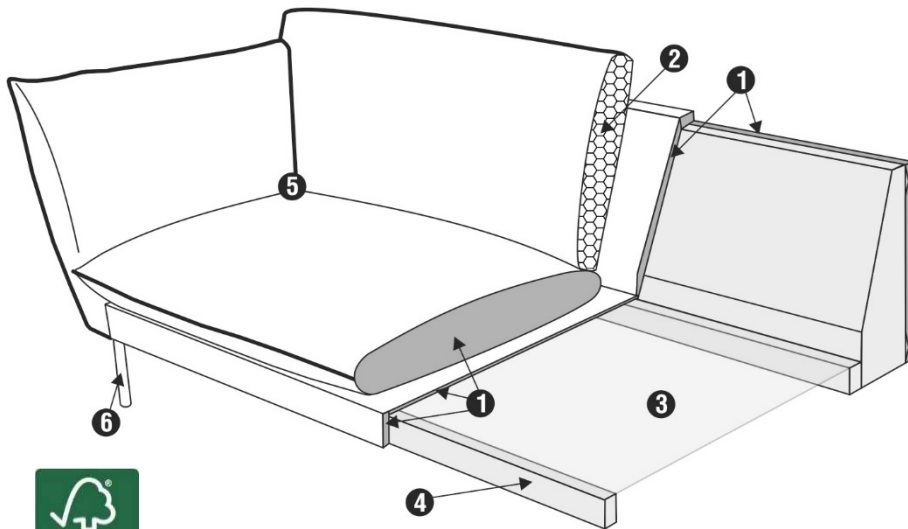

TECHNICAL SPECIFICATION

PROFILE

COMFORT: classic

1	polyurethane foam/high resilient polyurethane foam (firm)
2	silicone balls
3	dynaflex - elastic fabric
4	FSC® certified solid wood and wood based elements
5	leather
6	metal legs (black or chrom) or FSC® certified solid wood legs

COMFORT: standard