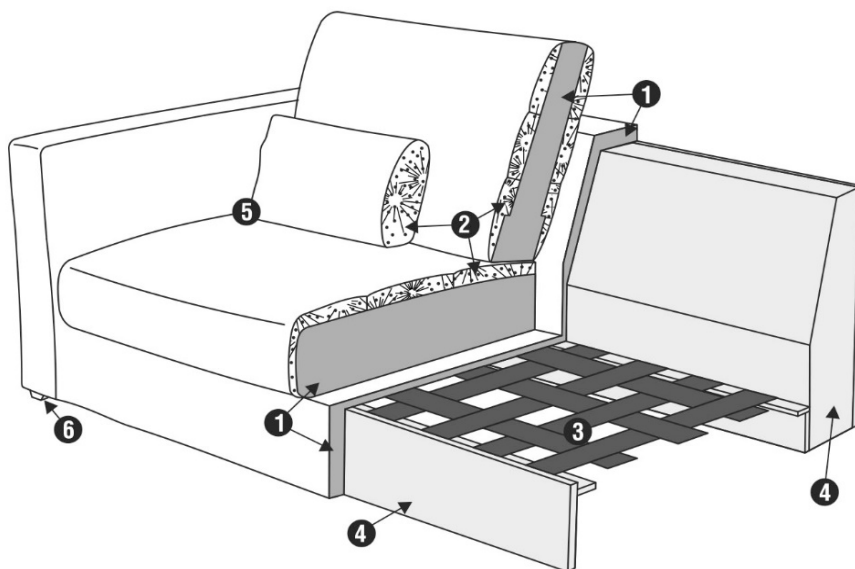

HEAVEN

SITS

design: SITS

TECHNICAL SPECIFICATION

PROFILE

COMFORT: lux

- | | |
|---|--|
| 1 | polyurethane foam/high resilient polyurethane foam |
| 2 | cushion chamber with mix of feather and silicone balls |
| 3 | upholstery belts |
| 4 | solid wood and wood based elements |
| 5 | fabric |
| 6 | legs: solid wood or metal (black or chrome) |