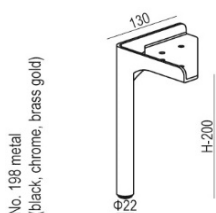

FREJ

SITS
— comfortable life

coctail&design

design: Böttcher&Kayser

TECHNICAL SPECIFICATION

PROFILE

COMFORT: standard

	1	polyurethane foam/ high resilient polyurethane foam
	2	upholstery belts
	3	solid wood and wood based elements
	4	fabric
	5	metal legs (black, brass gold, chrome)

The producer reserves the right to change construction of products and compnents used due to improving durability of product and customer satisfaction without any further notice.

UPHOLSTERY:

fabric, leather or combination of fabric and leather: FC - fix cover comfort: standard

COMBINATION OF FABRIC AND LEATHER (see the price list 'FREJ Leather')

MIX-1 frame in fabric, seat and back cushion in leather

MIX-2 frame in leather, seat and back cushion in fabric (as above in the picture)

FEET