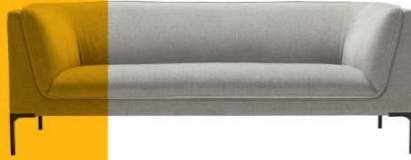

FREJ

**SITS**  
— comfortable life

coctail&design

design: Böttcher&Kayser

**TECHNICAL SPECIFICATION**

**PROFILE**

COMFORT: standard

	1	polyurethane foam/ high resilient polyurethane foam
	2	upholstery belts
	3	solid wood and wood based elements
	4	fabric
	5	metal legs (black, brass gold, chrome)

**COMBINATION OF FABRIC AND LEATHER (see the price list 'FREJ Leather')**

MIX-1 frame in fabric, seat and back cushion in leather

MIX-2 frame in leather, seat and back cushion in fabric (as above in the picture)

**FEET**

FREJ

**SITS**  
 — comfortable life

coctail&amp;design

design: Böttcher&amp;Kayser