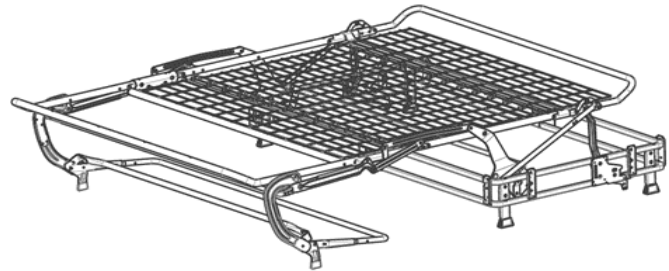

UPHOLSTERY:

fabric: FC - fix cover, COMFORT: STD - standard MATTRESS: foam or bonell

FEET

COLOURS OF WOODEN FEET

PHOTOS

Total sofa depth after spread: 212 cm

TECHNICAL SPECIFICATION

MECHANISM

Mechanism colour is for reference only, actual colour may vary.

860

REF	A	B/Matress
182/160	182 cm	160 cm
162/140	162 cm	140 cm
102/80	102 cm	80 cm

MATTRESS

FOAM MATTRESS

foam HR 30 kg / non-reversible
 Cover top: 100% PE, 180 g/m³
 Cover bottom: 73% PE, 27% PP, 116g/m³
 height 12 cm

top

bottom

SPRING MATTRESS

Reversible
 springs biconical 2,2mm / height 9 cm
 cover top and bottom: 73% PE, 27% PP, non woven fabric stitched FR flet 750g/m³
 height 14 cm

FELIX

SITS
— comfortable life

home&family