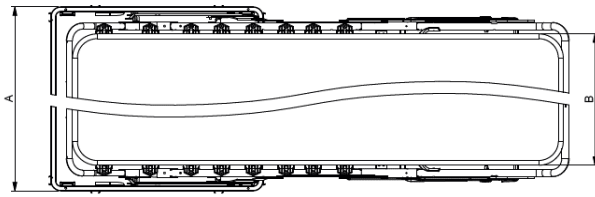

UPHOLSTERY:

fabric: FC - fix cover, COMFORT: STD - standard MATTRESS: foam or bonell

FEET

COLOURS OF WOODEN FEET

PHOTOS

Total sofa depth after spread: 212 cm

TECHNICAL SPECIFICATION

MECHANISM

Mechanism colour is for reference only, actual colour may vary.

860

REF	A	B/Matress
182/160	182 cm	160 cm
162/140	162 cm	140 cm
102/80	102 cm	80 cm

MATTRESS

FOAM MATTRESS

foam HR 30 kg / non-reversible
 Cover top: 100% PE, 180 g/m³
 Cover bottom: 73% PE, 27% PP, 116g/m³
 height 12 cm