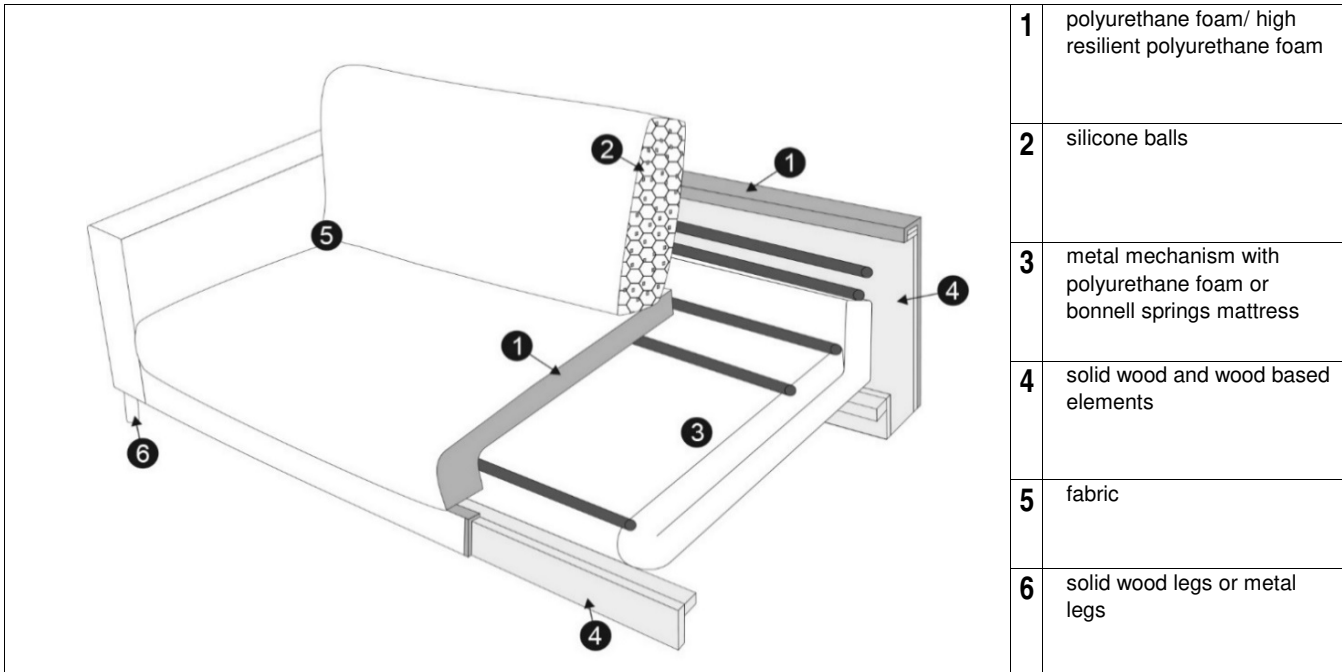

FELIX

SITS
— comfortable life

home&family

design: SITS

TECHNICAL SPECIFICATION

PROFILE

COMFORT: standard

The producer reserves the right to change construction of products and compnents used due to improving durability of product and customer satisfaction without any further notice.

UPHOLSTERY:

fabric: FC - fix cover, COMFORT: STD - standard MATTRESS: foam or bonell

FEET

COLOURS OF WOODEN FEET

PHOTOS

Total sofa depth after spread: 212 cm

TECHNICAL SPECIFICATION

MECHANISM

Mechanism colour is for reference only, actual colour may vary.

860

REF	A	B/Matress
182/160	182 cm	160 cm
162/140	162 cm	140 cm
102/80	102 cm	80 cm

MATTRESS

FOAM MATTRESS

foam HR 30 kg / non-reversible
 Cover top: 100% PE, 180 g/m³
 Cover bottom: 73% PE, 27% PP, 116g/m³
 height 12 cm

Total sofa depth after spread: 212 cm. BOX in set 1 - 122x74,5x15 / vol 0,14 m3, BOX in SET 2 - 122x84,5x15 / vol 0,16 m3

*Explicit +/- 2 cm tolerance of all elements sizes

Załączone ceny rekomendowane mają charakter sugerowanych cen sprzedaży. Kupujący nie jest związany cenami rekomendowanymi.