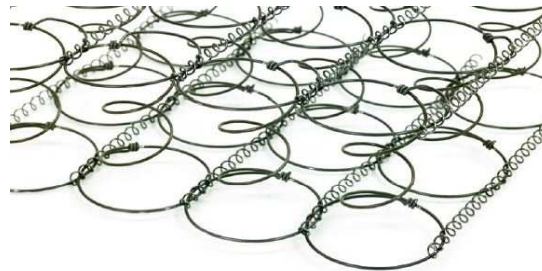

Mechanism colour is for reference only, actual colour may vary.

860

REF	A	B/Matress
182/160	182 cm	160 cm
162/140	162 cm	140 cm
102/80	102 cm	80 cm

MATTRESS

FOAM MATTRESS

foam HR 30 kg / non-reversible
 Cover top: 100% PE, 180 g/m³
 Cover bottom: 73% PE, 27% PP, 116g/m³
 height 12 cm

top

bottom

SPRING MATTRESS

Reversible
 springs biconical 2,2mm / height 9 cm
 cover top and bottom: 73% PE, 27% PP, non woven fabric stitched FR flet 750g/m³
 height 14 cm

FELIX

SITS
— comfortable life

home&family