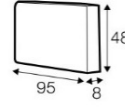

DOMINO

LEATHER

SITS
— comfortable life

cocktail&design

design: SITS

TECHNICAL SPECIFICATION

armrest B

FEET

COLOURS OF WOODEN FEET