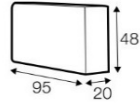

TECHNICAL SPECIFICATION

armrest A