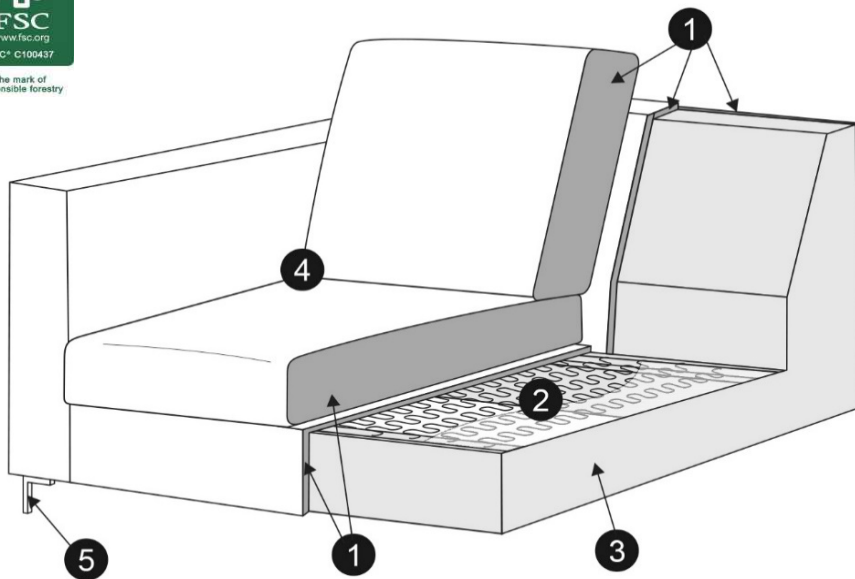

1	polyurethane foam/ high resilient polyurethane foam (extra firm)
2	springs
3	FSC® certified solid wood and wood based elements
4	fabric
5	FSC® certified solid wood legs or metal legs (black, chrome)

The producer reserves the right to change construction of products and compnents used due to improving durability of product and customer satisfaction without any further notice.

UPHOLSTERY:

fabric or leather: FC - fix cover, Comfort: standard or classic