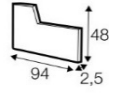

DOMINO

SITS
— comfortable life

cocktail&design

design: SITS

TECHNICAL SPECIFICATION

ARMRESTS

armrest A

armrest B