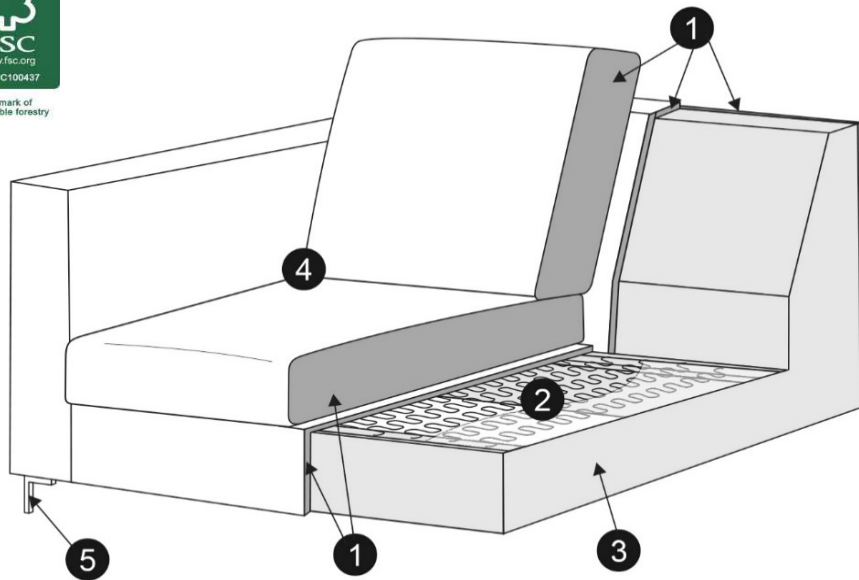

DOMINO

SITS
— comfortable life

cocktail&design

design: SITS

TECHNICAL SPECIFICATION

PROFILE

COMFORT: standard

1	polyurethane foam/ high resilient polyurethane foam
2	springs
3	FSC® certified solid wood and wood based elements
4	fabric
5	FSC® certified solid wood legs or metal legs (black, chrome)