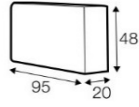

TECHNICAL SPECIFICATION

ARMRESTS

armrest A