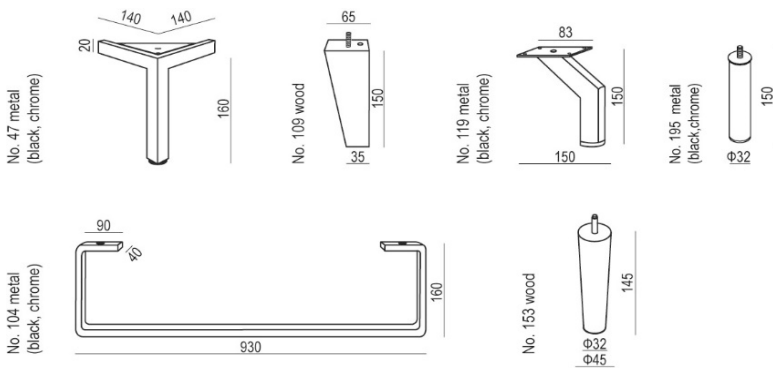

FEET

COLOURS OF WOODEN FEET

oak

bleached oak

walnut

black