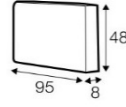

DOMINO

SITS
— comfortable life

cocktail&design

design: SITS

TECHNICAL SPECIFICATION

ARMRESTS

armrest A

armrest B