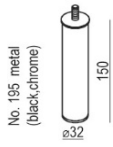

## TECHNICAL SPECIFICATION

No. 154D wood BLACK  
only for armchair  
with no. 153