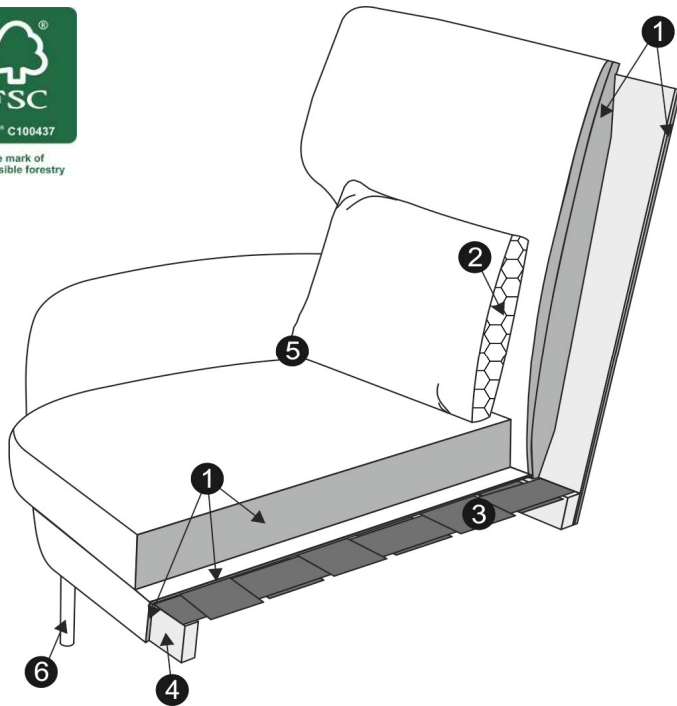

ALEX

SITS
—comfortable life

cocktail&design

design: Dan Ihreborn

TECHNICAL SPECIFICATION

PROFILE

COMFORT: standard

1	polyurethane foam/ high resilient polyurethane foam
2	silicone balls
3	upholstery belts
4	FSC® certified solid wood and wood based elements
5	fabric
6	metal legs (black, chrome, brass gold)

The producer reserves the right to change construction of products and compnents used due to improving durability of product and customer satisfaction without any further notice.

UPHOLSTERY:

fabric or leather: FC - fix cover COMFORT: STD - standard

FEET

ALEX

SITS
 — comfortable life

cocktail&design

design: Dan Ihreborn

Sales Pricelist 2025

UPHOLSTERY: fabric: FC - fix cover COMFORT: STD - standard

Currency: HUF

Valid from: 01.01.2024

DIMENSION*	DESCRIPTION ARTICLE No	VOL.	WEIGHT	FABRIC USAGE	I	II	III	IV	E	
180x98x93/43	2,5 seater sofa									
	STD	E1416-0300-2S	1,5	52	6,7	587 925	638 175	688 425	733 650	914 550
79x93x93/43	armchair									
	STD	E1416-0000-2S	0,6	26	3,8	376 875	402 000	442 200	467 325	582 900
65x55/49x43/36	footstool									
	STD	E1416-1010-2S	0,2	7	1,3	185 925	190 950	201 000	206 025	261 300
Ø64x38	footstool round									
	STD	E1416-1040-2S	0,2	7	0,8	201 000	206 025	211 050	236 175	281 400
-30x20x5	neckrest pillow									
	STD	E1416-1450-2S	0,0	1	0,6	60 300	65 325	70 350	75 375	85 425
	armrest protection /set of 2									
	STD	E1416-1900-0	0,0	1	1,0	50 250	60 300	65 325	70 350	95 475