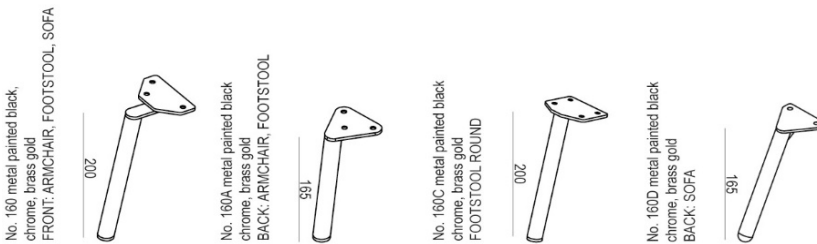

ALEX

SITS
—comfortable life

cocktail&design

design: Dan Ihreborn

TECHNICAL SPECIFICATION

PROFILE

COMFORT: standard

1	polyurethane foam/ high resilient polyurethane foam
2	silicone balls
3	upholstery belts
4	FSC® certified solid wood and wood based elements
5	fabric
6	metal legs (black, chrome, brass gold)

The producer reserves the right to change construction of products and compnents used due to improving durability of product and customer satisfaction without any further notice.

UPHOLSTERY:

fabric or leather: FC - fix cover COMFORT: STD - standard

FEET