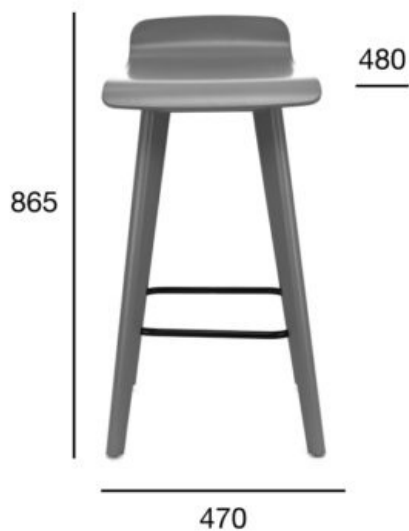

bar stool

Cleo

Product code: BST-1602

Design: Stroog Andrzej Łękoś

Option A:
vener

POSITION

VALUE
OPTION A

Wood (type)	buk
Total height (mm)	865
Total depth (mm)	480
Total width (mm)	470
Seat height (mm)	750
Waga netto (kg)	6,8
Quantity per carton box	1
Dimensions of the carton box	560x525x950
Volume of the carton box (m³)	0,280
Loading capacity of the furniture (40 'container)	176