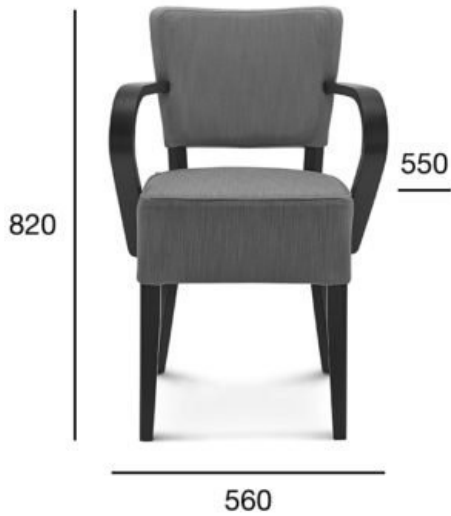

armchair

Tulip.2

Product code: B-9608/1

Tulip is one of the most popular forms of bar chairs and stools, often used in the arrangement of bistros and cafes. The collection has a very extensive family of models: from plywood backs to full upholstery, different thickness of upholstered seat and chairs with or without armrests.

Option A:
upholstery

POSITION	VALUE OPTION A
Wood (type)	beech
Total height (mm)	820
Total depth (mm)	550
Total width (mm)	560
Seat height (mm)	480
Armrest height (mm)	685
Net weight (kg)	480
Fabric consumption (running meters/pcs) for the width of fabric 1,4 m	7,4
Leather consumption (m ² / pcs)	2,70/3
Quantity per carton box	6,21/3