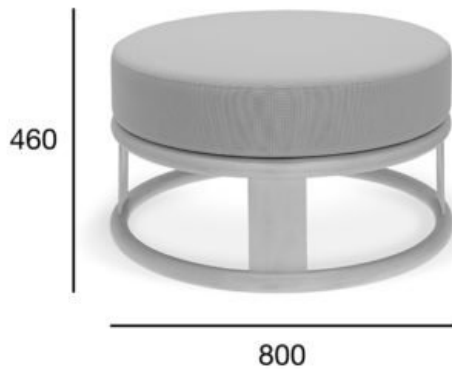

pouf

## Likewise

Product code: A-1909

Design: Torsten Neeland

The Likewise collection is a modern look at the classic heritage of bent wood. The wide angle of bending beech wood on long furniture forms is a unique element in modern bent furniture, because it constitutes the unique, increasingly unique heritage of nineteenth-century technology. The soft, enveloping form of the upholstered armchair from the Likewise collection encourages you to relax, and the dimensions and design have been selected so as to obtain the smallest possible size of the form. The Likewise collection is made up of a club armchair, a wide pouf, a pouf with a tray and a table.

### OPTION A: UPHOLSTERY

POSITION	VALUE OPTION A
<b>Wood (type)</b>	beech
<b>Total height (mm)</b>	460
<b>Total depth (mm)</b>	800
<b>Total width (mm)</b>	800
<b>Seat height (mm)</b>	460
<b>Net weight (kg)</b>	17
<b>Fabric consumption (running meters/pcs) for the width of fabric 1,4 m</b>	2,65/2
<b>Leather consumption (m<sup>2</sup> / pcs)</b>	4,80/2
<b>Quantity per carton box</b>	1