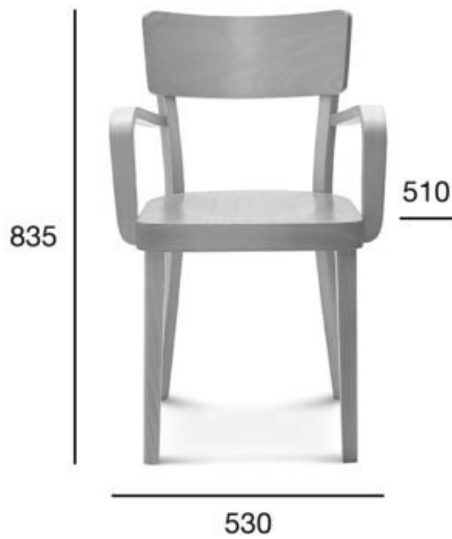

armchair

## Solid

Product code: B-9449

Design: R&D Fameg

Solid is a classic, almost iconic carpentry chair and bar stool. Simple, universal, durable is an example of a design that works great in different spaces for many decades. The Solid collection is available in many variants: entirely wooden, with upholstered seat and backrest, with or without armrests.

**Option A:**  
veneer seat

| POSITION                                   | VALUE<br>OPTION A |
|--|-------------------|
| Wood (type)                                | beech/oak         |
| Total height (mm)                          | 835               |
| Total depth (mm)                           | 510               |
| Total width (mm)                           | 530               |
| Seat height (mm)                           | 460               |
| Armrest height (mm)                        | 665               |
| Net weight (kg)                            | 5,6               |
| Quantity per carton box                    | 1                 |
| Dimensions of the carton box               | 560x525x950       |
| Volume of the carton box (m <sup>3</sup> ) | 0,280             |