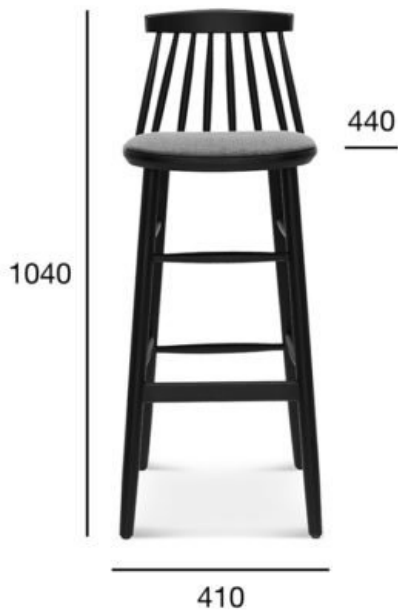

bar stool

5910

Product code: BST-5910

	Option A: vener seat_high/low	Option B: upholstery_high/low
POSITION	VALUE OPTION A	VALUE OPTION B
Wood (type)	beech	beech
Total height high/low (mm)	1040/900	1040/900
Total depth (mm)	440	440
Total width (mm)	410	410
Seat height high/low (mm)	750/610	780/640
Net weight high/low (kg)	6,8/6,3	7,8/7,3
Fabric consumption (running meters/pcs) for the width of fabric 1,4 m		0,48/3
Leather consumption (m ² / pcs)		0,86/3
Quantity per carton box	1	1
Dimensions of the carton box	540x500x1170	540x500x1170