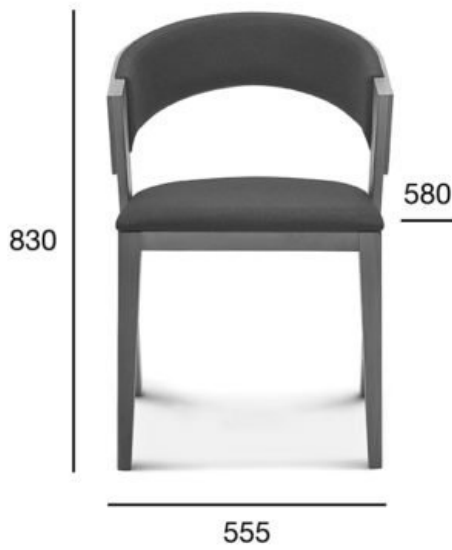

armchair

Cosy

Product code: B-1404

Design: STROOG Andrzej Łęckoś

Cosy is a modern armchair with an intriguing design. The comfortable large seat and the arch-shaped backrest provide both comfort of use and a unique look.

Option A:
upholstery

POSITION	VALUE OPTION A
Wood (type)	beech/oak
Total height (mm)	830
Total depth (mm)	580
Total width (mm)	555
Seat height (mm)	475
Armrest height (mm)	700
Net weight (kg)	8,4
Fabric consumption (running meters/pcs) for the width of fabric 1,4 m	1,72/2
Leather consumption (m ² / pcs)	3,95/2
Quantity per carton box	1