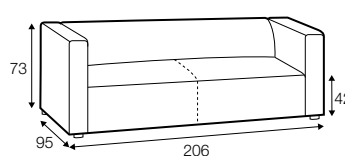

STD standard

FC fixed

modular system

All elements available also as freestanding elements.

armchair

footstool 70x70

footstool 120x55

2 seater

2,5 seater

3 seater

set 1 left / or right

element 120x151 left / or right
+ element 121x95 right / or left
+ footstool 120x55

set 2

element 120x151 left
+ 2,5 seater without armrest
+ element 120x151 right

set 3 left / or right

element 120x151 left / or right
+ element 121x95 right / or left

modular system

elements of the modular system

2 seater left / or right

2 seater without armrests

2,5 seater left / or right

2,5 seater without armrests

3 seater left / or right

3 seater without armrests

element 110x95
without armrests

element 121x95
left / or right

element 120x151
left / or right

divan right / or left

extra dimensions