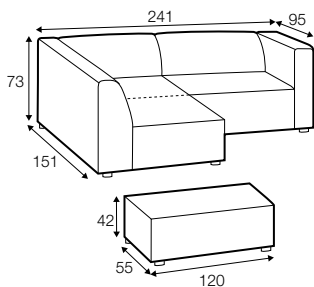

STD standard

FC fixed

modular system

All elements available also as freestanding elements.

armchair

footstool 70x70

footstool 120x55

2 seater

2,5 seater

3 seater

set 1 left / or right

element 120x151 left / or right
+ element 121x95 right / or left
+ footstool 120x55

set 2

element 120x151 left
+ 2,5 seater without armrest
+ element 120x151 right

set 3 left / or right

element 120x151 left / or right
+ element 121x95 right / or left

modular system

elements of the modular system

2 seater left / or right

2 seater without armrests

2,5 seater left / or right

2,5 seater without armrests

3 seater left / or right

3 seater without armrests

element 110x95
without armrests

element 121x95
left / or right

element 120x151
left / or right

divan right / or left

extra dimensions