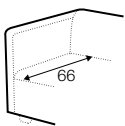

2,5 seater

3 seater

set 1 left / or right

element 120x151 left / or right
+ element 121x95 right / or left
+ footstool 120x55

set 2

element 120x151 left
+ 2,5 seater without armrest
+ element 120x151 right

set 3 left / or right

element 120x151 left / or right
+ element 121x95 right / or left

modular system

elements of the modular system

2 seater left / or right

2 seater without armrests

2,5 seater left / or right

2,5 seater without armrests

3 seater left / or right

3 seater without armrests

element 110x95
without armrests

element 121x95
left / or right

element 120x151
left / or right

divan right / or left

extra dimensions

depth of seat

legs

no. 37C
plastic