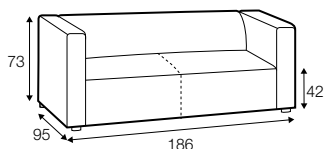

STD standard

FC fixed

modular system

All elements available also as freestanding elements.

armchair

footstool 70x70

footstool 120x55

2 seater

2,5 seater

3 seater

set 1 left / or right

element 120x151 left / or right
+ element 121x95 right / or left
+ footstool 120x55

set 2

element 120x151 left
+ 2,5 seater without armrest
+ element 120x151 right

set 3 left / or right

element 120x151 left / or right
+ element 121x95 right / or left

modular system

elements of the modular system

2 seater left / or right

2 seater without armrests

2,5 seater left / or right

2,5 seater without armrests

3 seater left / or right

3 seater without armrests

element 110x95
without armrests

element 121x95
left / or right

element 120x151
left / or right

divan right / or left

extra dimensions