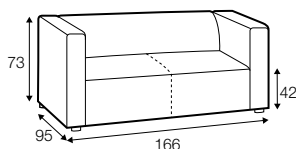

STD standard

FC fixed

modular system

All elements available also as freestanding elements.

armchair

footstool 70x70

footstool 120x55

2 seater

2,5 seater

3 seater

set 1 left / or right

element 120x151 left / or right
+ element 121x95 right / or left
+ footstool 120x55

set 2

element 120x151 left
+ 2,5 seater without armrest
+ element 120x151 right

set 3 left / or right

element 120x151 left / or right
+ element 121x95 right / or left

modular system

elements of the modular system

2 seater left / or right

2 seater without armrests

2,5 seater left / or right

2,5 seater without armrests

3 seater left / or right

3 seater without armrests

element 110x95
without armrests

element 121x95
left / or right

element 120x151
left / or right

divan right / or left

extra dimensions