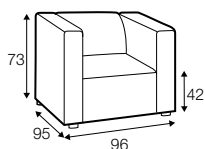

STD standard

FC fixed

modular system

All elements available also as freestanding elements.

armchair

footstool 70x70

footstool 120x55

2 seater

2,5 seater

3 seater

set 1 left / or right

element 120x151 left / or right
+ element 121x95 right / or left
+ footstool 120x55

set 2

element 120x151 left
+ 2,5 seater without armrest
+ element 120x151 right

set 3 left / or right

element 120x151 left / or right
+ element 121x95 right / or left

modular system

elements of the modular system

2 seater left / or right

2 seater without armrests

2,5 seater left / or right

2,5 seater without armrests

3 seater left / or right

3 seater without armrests

element 110x95
without armrests

element 121x95
left / or right

element 120x151
left / or right

divan right / or left

extra dimensions