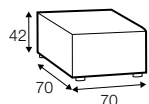

STD standard

FC fixed

modular system

All elements available also as freestanding elements.

armchair

footstool 70x70

footstool 120x55

2 seater

2,5 seater

3 seater

set 1 left / or right

element 120x151 left / or right
+ element 121x95 right / or left
+ footstool 120x55

set 2

element 120x151 left
+ 2,5 seater without armrest
+ element 120x151 right

set 3 left / or right

element 120x151 left / or right
+ element 121x95 right / or left

modular system

elements of the modular system

2 seater left / or right

2 seater without armrests

2,5 seater left / or right

2,5 seater without armrests

3 seater left / or right

3 seater without armrests

element 110x95
without armrests

element 121x95
left / or right

element 120x151
left / or right

divan right / or left

extra dimensions