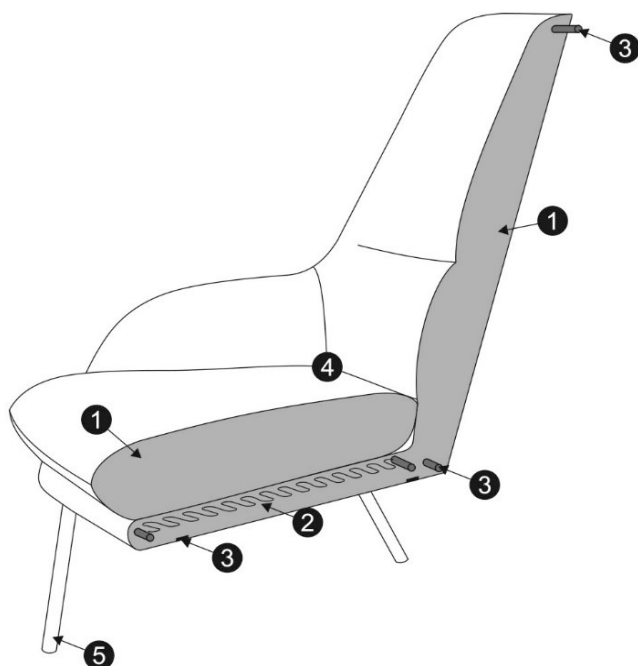

### PROFILE

COMFORT: standard

- |   |  |
|---|--|
| 1 | polyurethane foam moulded foam             |
| 2 | springs                                    |
| 3 | metal frame                                |
| 4 | leather                                    |
| 5 | metal legs (black, , chrome, , brass gold) |

### UPHOLSTERY:

leather or fabric: FC - fix cover, Comfort: standard