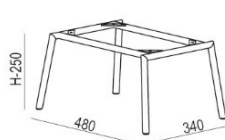

No. 189A metal frame (metal black, brass gold, chrome)
FOOTSTOOL