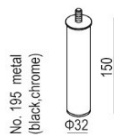

#### ARMREST I

cm 88 x 8 x 49 H

#### ARMREST II

cm 88 x 15 x 49 H

### FEET

No. 109 wood

No. 195 metal  
(black, chrome)

No. 47 metal  
(black, chrome)

No. 145A metal  
(black, chrome)