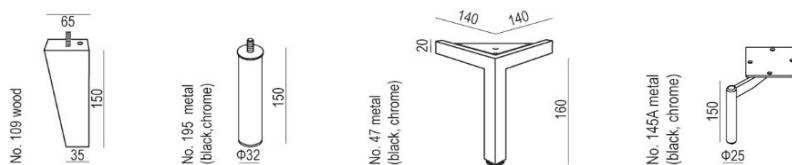

TECHNICAL SPECIFICATION

PROFILE

COMFORT: classic

1	polyurethane foam/ high resilient polyurethane foam (extra firm)
2	foam flakes with silicone balls
3	springs
4	solid wood and wood based elements
5	fabric
6	metal (black,chrome) or solid wood legs

The producer reserves the right to change construction of products and compnents used due to improving durability of product and customer satisfaction without any further notice.

UPHOLSTERY:

fabric: FC - fix cover, LC - loose cover or LCV - loose cover with velcro, leather: FC - fix cover
COMFORT: STD - standard, PLUS - standard plus, CLS - classic or LUX

ARMRESTS

ARMREST I
cm 88 x 8 x 49 H

ARMREST II
cm 88 x 15 x 49 H

ENDPART LEFT (or RIGHT)
cm 88 x 2,5 x 49 H

TWO OPTIONS TO PLACE THE FEET

under armrest

under frame

FEET

COLOURS OF WOODEN FEET