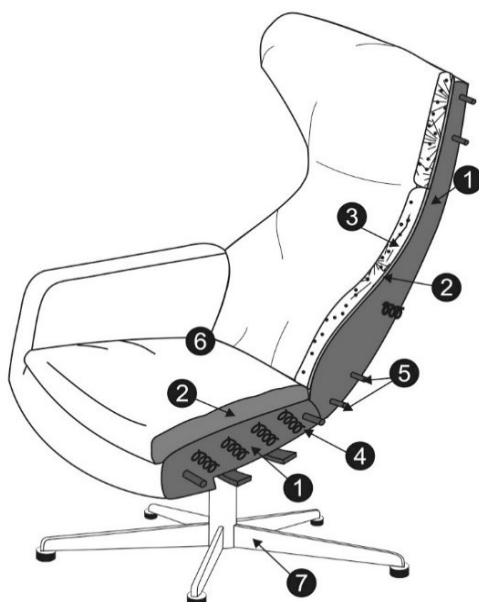

ISA RELAX

LEATHER

cocktail&design

SITS
— comfortable life

design: Niels Gammelgaard

TECHNICAL SPECIFICATION

PROFILE

COMFORT: standard

- | | |
|---|---|
| 1 | moulded foam |
| 2 | springs |
| 3 | metal frame |
| 4 | leather (limited selection) |
| 5 | swivel with or without memory function, non-swivel base (white or black colour) |

COMFORT: lux

- | | |
|---|---|
| 1 | moulded foam |
| 2 | polyurethane foam |
| 3 | cushion chamber with mix of feather and silicone balls |
| 4 | springs |
| 5 | metal frame |
| 6 | leather (limited selection) |
| 7 | swivel with or without memory function, non-swivel base (black or white colour) |

DIMENSION*	DESCRIPTION ARTICLE No	VOL.	WEIGHT	LEATHER USAGE	TOUCH	ANILINE
72x81x109/44 armchair /manual function						
	STD E2479-0000-2S	0,68	30	x	1 064 850	1 171 800
	LUX E2479-0000-2L	0,68	30	x	1 064 850	1 171 800
72x81x109/44 armchair with swivel /manual function						
	STD E2479-0050-2S	0,68	30	x	1 064 850	1 171 800
	LUX E2479-0050-2L	0,68	30	x	1 064 850	1 171 800
72x81x109/45 armchair /electric function						
	STD E2479-0003-2S	0,68	30	x	1 390 350	1 520 550
	LUX E2479-0003-2L	0,68	30	x	1 390 350	1 520 550
72x81x109/45 armchair with swivel /electric function						
	STD E2479-0051-2S	0,68	27	x	1 390 350	1 520 550