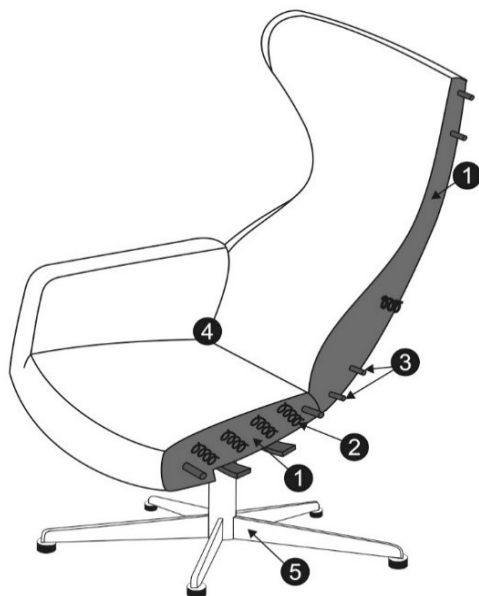

ISA RELAX

LEATHER

cocktail&design

SITS
— comfortable life

design: Niels Gammelgaard

TECHNICAL SPECIFICATION

PROFILE

COMFORT: standard

- | | |
|---|---|
| 1 | moulded foam |
| 2 | springs |
| 3 | metal frame |
| 4 | leather (limited selection) |
| 5 | swivel with or without memory function, non-swivel base (white or black colour) |

COMFORT: lux

- | | |
|---|---|
| 1 | moulded foam |
| 2 | polyurethane foam |
| 3 | cushion chamber with mix of feather and silicone balls |
| 4 | springs |
| 5 | metal frame |
| 6 | leather (limited selection) |
| 7 | swivel with or without memory function, non-swivel base (black or white colour) |

DIMENSION*	DESCRIPTION ARTICLE No	VOL.	WEIGHT	LEATHER USAGE	TOUCH	ANILINE
72x81x109/44 armchair /manual function						
	STD E2479-0000-2S	0,68	30	x	1 064 850	1 171 800
	LUX E2479-0000-2L	0,68	30	x	1 064 850	1 171 800
72x81x109/44 armchair with swivel /manual function						
	STD E2479-0050-2S	0,68	30	x	1 064 850	1 171 800
	LUX E2479-0050-2L	0,68	30	x	1 064 850	1 171 800
72x81x109/45 armchair /electric function						
	STD E2479-0003-2S	0,68	30	x	1 390 350	1 520 550
	LUX E2479-0003-2L	0,68	30	x	1 390 350	1 520 550
72x81x109/45 armchair with swivel /electric function						
	STD E2479-0051-2S	0,68	27	x	1 390 350	1 520 550