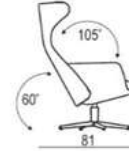

PHOTOS

ISA RELAX
LEATHER

cocktail&design

SITS
— comfortable life

design: Niels Gammelgaard

TECHNICAL SPECIFICATION

FEET

ARMCHAIR: black or white swivel, swivel with memory function or non-rotating leg

FOOTSTOOL: black or white swivel, swivel with memory function or non-rotating leg

ISA RELAX

LEATHER

cocktail&design

SITS
— comfortable life

design: Niels Gammelgaard

Sales pricelist 2024

UPHOLSTERY: leather: FC - fix cover COMFORT: STD-standard or LUX Currency: Valid from: 01.02.2024.

DIMENSION*	DESCRIPTION ARTICLE No	VOL.	WEIGHT	LEATHER USAGE	TOUCH	ANILINE
72x81x109/44 armchair /manual function						
	STD E2479-0000-2S	0,68	30	x	1 064 850	1 171 800
	LUX E2479-0000-2L	0,68	30	x	1 064 850	1 171 800
72x81x109/44 armchair with swivel /manual function						
	STD E2479-0050-2S	0,68	30	x	1 064 850	1 171 800
	LUX E2479-0050-2L	0,68	30	x	1 064 850	1 171 800
72x81x109/45 armchair /electric function						
	STD E2479-0003-2S	0,68	30	x	1 390 350	1 520 550
	LUX E2479-0003-2L	0,68	30	x	1 390 350	1 520 550
72x81x109/45 armchair with swivel /electric function						
	STD E2479-0051-2S	0,68	27	x	1 390 350	1 520 550