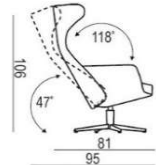

PHOTOS

FEET

ARMCHAIR: black or white swivel, swivel with memory function or non-rotating leg

FOOTSTOOL: black or white swivel, swivel with memory function or non-rotating leg