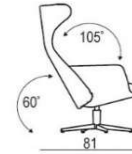

PHOTOS

FEET

ARMCHAIR: black or white swivel, swivel with memory function or non-rotating leg

FOOTSTOOL: black or white swivel, swivel with memory function or non-rotating leg