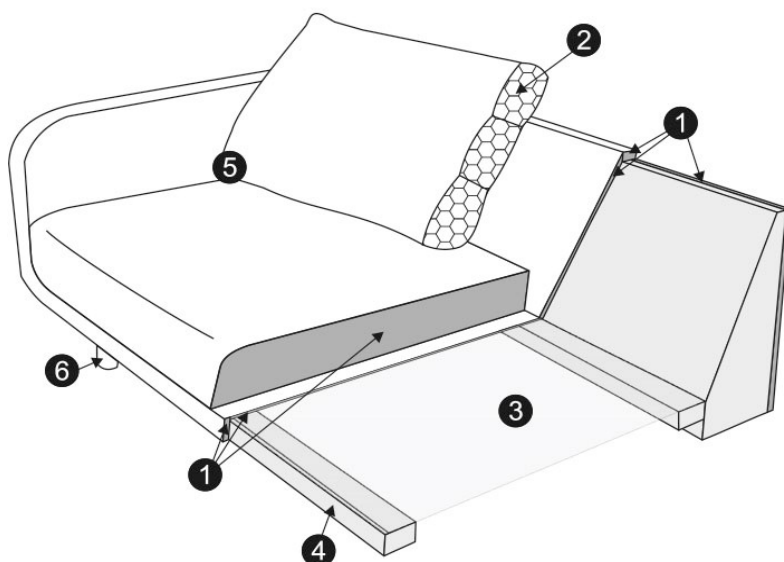

JENNY
standard

SITS

design: Ian Archer

TECHNICAL SPECIFICATION

PROFILE

COMFORT: standard

- | | |
|---|--|
| 1 | polyurethane foam/high resilient polyurethane foam |
| 2 | silicone balls |
| 3 | dynaflex - elastic fabric |
| 4 | solid wood and wood based elements |
| 5 | fabric |
| 6 | solid wooden legs |