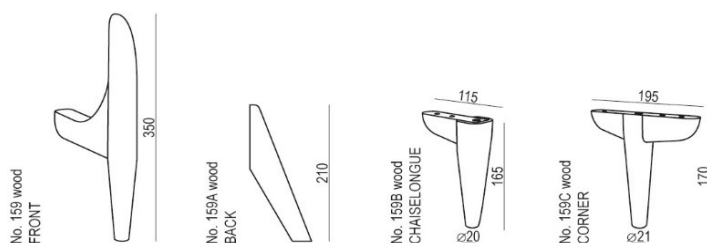

FEET

COLOURS OF FEET

oak

bleached oak

walnut

black