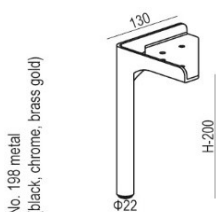

FREJ

leather

coctail&design

SITS
— comfortable life

design: Bottcher&Kaiser

TECHNICAL SPECIFICATION

PROFILE

COMFORT: standard

	1	polyurethane foam/ high resilient polyurethane foam
	3	upholstery belts
	4	solid wood and wood based elements
	5	leather or mix (frame in leather, seat and back cushion in fabric)
	6	metal legs (black, , brass gold, chrome,)

The producer reserves the right to change construction of products and compnents used due to improving durability of product and customer satisfaction without any further notice.

UPHOLSTERY:

leather, fabric or combination of fabric and leather: FC - fix cover comfort: standard

COMBINATION OF FABRIC AND LEATHER

MIX-1 frame in fabric, seat and back cushion in leather

MIX-2 frame in leather, seat and back cushion in fabric (as above in the picture)

FEET