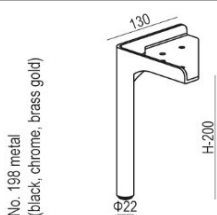

FREJ

SITS
— comfortable life

coctail&design

design: Bottcher&Kaiser

TECHNICAL SPECIFICATION

PROFILE

COMFORT: standard

1	polyurethane foam/ high resilient polyurethane foam
2	upholstery belts
3	FSC® certified solid wood and wood based elements
4	fabric
5	metal legs (black, , brass gold, chrome,)

The producer reserves the right to change construction of products and compnents used due to improving durability of product and customer satisfaction without any further notice.

UPHOLSTERY:

fabric, leather or combination of fabric and leather: FC - fix cover comfort: standard

COMBINATION OF FABRIC AND LEATHER (see the price list 'FREJ Leather')

MIX-1 frame in fabric, seat and back cushion in leather

MIX-2 frame in leather, seat and back cushion in fabric (as above in the picture)

FEET